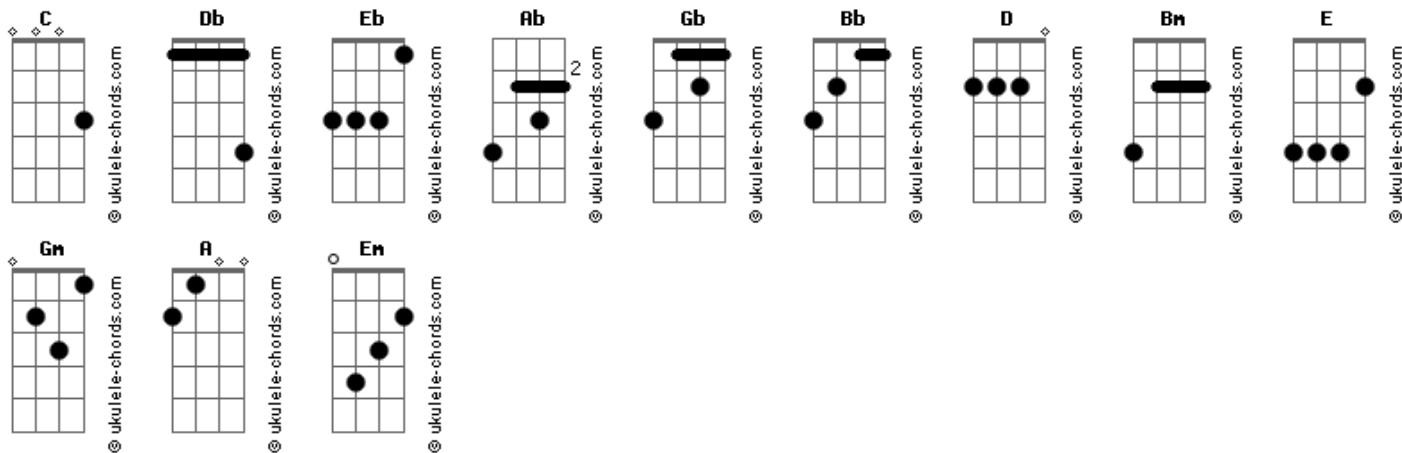

# Origami Angel - The Brightest Days

tom:  
 C (forma dos acordes no tom de Db )  
 Afinação: Eb Ab Db Gb Bb Eb

Intro: D

Bm E Gm  
 Where are you, my sunny feeling I  
 D  
 Knew as a kid?  
 Bm E A  
 Even on the brightest days, I can't  
 D  
 See where you've been  
 Bm E  
 I've been trying to find you and I  
 Gm D  
 Know someday I will  
 Bm E  
 And if I don't then I'm prepared to  
 A D  
 Die upon this hill  
 E  
 They tell me I'm sad, they tell me  
 Gm  
 I'm crazy  
 D  
 They tell me that there are other  
 E D  
 Things that I should focus on  
 Em  
 But when I find you  
 A  
 Oh when I find you  
 D  
 We'll prove them wrong

## Acordes

D  
 Been missing you  
 Bm E A  
 Even on the brightest days, the sky  
 D  
 Still seems so blue  
 Bm E  
 Maybe you could turn me round and  
 Gm D  
 Teach me something new  
 Bm E  
 I've been dying for someone to  
 A E  
 Change my point of view  
 E  
 But they tell me I can't, they tell  
 Gm  
 Me I never will  
 D  
 They tell me there's too much stuff  
 E D  
 I'll never get the chance to know  
 Em  
 But when I find you  
 A  
 Oh God, when I find you  
 D  
 We'll prove them wrong  
 Bm E Gm  
 Where are you, my sunny feeling I  
 D  
 Knew as a kid?  
 Bm E A  
 Even on the brightest days, I can't  
 D  
 See where you've been