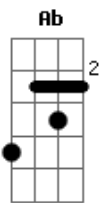

© ukulele-chords.com