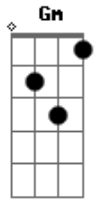

One Piece - Believe

Tom: F

(F C Dm Bb C)
(Gm C Bb C) (2x)

(intro 2x) D Gbm G A

Bm G D
Mirai dake shinjiteru
A Bm
darekaga warattemo kamawanai
G D
hashitteru jounetsu ga
A
anata wo kiramekaseru
Fm Bm Em A
Mabushisugi demo mitsumeteitai
Fm Bm A
dokka bigaku kanjiteru
G A
I'm really really stuck on you

Back to intro

Bm G D
Yamatsumi no mondai wo
A Bm
keime no nori de kawashichau
G D
kono michi wa modorenai
A
anata no pride da ne
Gbm Bm Em D A
touble tsuzuki yowaki na yoru wa
Gbm Bm A
gyutto itaite ageru yo
G A
I wanna wanna be with you

(intro)

(interlúdio) Gm Bm Em D A
Gm Bm A G A

(refrão)
(intro)

Acordes

© ukulele-chords.com

© ukulele-chords.com

© ukulele-chords.com

© ukulele-chords.com