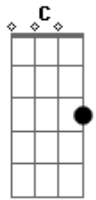

Back to intro

Bm G D
Yamatsumi no mondai wo
A Bm
keime no nori de kawashichau
G D
kono michi wa modorenai
A
anata no pride da ne
Gbm Bm Em D A
touble tsuzuki yowaki na yoru wa
Gbm Bm A
gyutto itaite ageru yo
G A
I wanna wanna be with you

(intro)

(interlúdio) Gm Bm Em D A
Gm Bm A G A

(refrão)
(intro)

Acordes

© ukulele-chords.com

© ukulele-chords.com

© ukulele-chords.com

© ukulele-chords.com