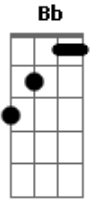

One Piece - Believe

Tom: F

(F C Dm Bb C)
(Gm C Bb C) (2x)

(intro 2x) D Gbm G A

Bm G D
Mirai dake shinjiteru
A Bm
darekaga warattemo kamawanai
G D
hashitteru jounetsu ga
A
anata wo kiramekaseru
Fm Bm Em A
Mabushisugi demo mitsumeteitai
Fm Bm A
dokka bigaku kanjiteru
G A
I'm really really stuck on you

Back to intro

Bm G D
Yamatsumi no mondai wo
A Bm
keime no nori de kawashichau
G D
kono michi wa modorenai
A
anata no pride da ne
Gbm Bm Em D A
touble tsuzuki yowaki na yoru wa
Gbm Bm A
gyutto itaite ageru yo
G A
I wanna wanna be with you

(intro)

(interlúdio) Gm Bm Em D A
Gm Bm A G A

(refrão)
(intro)

Acordes

© ukulele-chords.com

© ukulele-chords.com

© ukulele-chords.com

© ukulele-chords.com