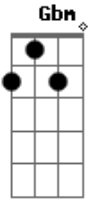

© ukulele-chords.com