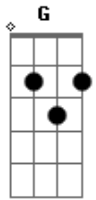

© ukulele-chords.com