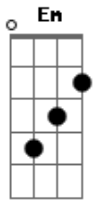

© ukulele-chords.com