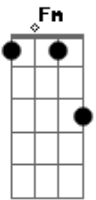

© ukulele-chords.com