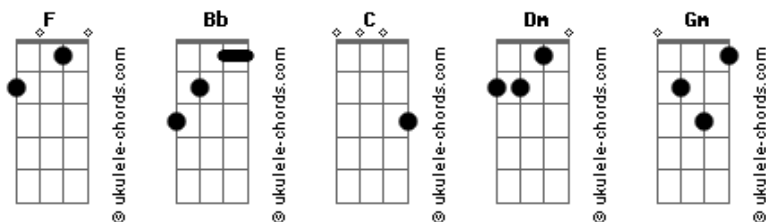

One Ok Rock - The Same As

tom:
F
[Primeira Parte]
Bb C
Nanigenai hibi just the same old thing
Dm
Nani ga kakete tarinai ka
Bb C Dm
Kidzukanai furishite temo I can't run away from myself
Bb
I tried to show you i'm strong
C Dm
Just get all along umaku amaetai kimochi ga
Bb C Dm F
Hetakusona tsuyogari ni shika narazu
[Refrão]

Bb C
The shape of love is the same as your heart is
Dm
It doesn't matter who you are
Bb C
So tell me my heart is the same as yours is
(Bb C Dm)
(Bb C Dm)
(Bb C Dm)
(Bb C Dm)

[Segunda Parte]

Bb C Dm
Sarigenaku morau sono aijou wa totemo fukakai de
Bb
Sunao ni wa ukeirerare
C Dm
Nani ka wo mada tozashita mama
Bb C
No matter how much you say I can't escape
Dm
Ima nani ka wo kaete koto de
Bb C Dm F
Kono saki ni hirogaru nani ka wo kaeru
[Refrão]

Bb C
The shape of love is the same as your heart is
Dm
It doesn't matter who you are
Bb C
So tell me my heart is the same as yours is
Dm F
Tatoe hakanakutomo
Bb C Dm
Kanashii toki sabishii toki itsumo soba ni aru kara
Bb C F
And we hold every moment cos that's what family is for

[Terceira Parte]

Acordes

Bb C Dm
Kakegae no nai mono wo suteru yuuki nante
Bb C Dm
Boku ni wa kore bocchi wo mochiawase te wa nai kedo
Bb C Dm F
Tokidoki naze ka tebanashite komara setai toki ga aru
Bb C Dm F
Hinekureta kawai-ge no nai boku
[Refrão]

Bb C
The shape of love is the same as your heart is
Dm
It doesn't matter who you are
Bb C
So tell me my heart is the same as yours is
Dm F
Tatoe hakanakutomo
Bb C Dm
Kanashii toki sabishii toki itsumo soba ni aru kara
Bb C F
And we hold every moment cos that's what family is for
(F C F C)

[Ponte]

F C
Gone too far for so long
F Bb C F Gm Bb
Got to find you've been right here all along
Bb F
(I wanna take you away from here)
(Gm Bb C)

[Refrão]

Bb C
Kono sekaijuu de nani ga arou to
Dm
Boku wo aishite kurete
Bb C
Itsudemo sotto yasashiku sotto
Dm F
Mimamori tsudzuketeru
Bb C
Tsuyoku yowaku toki ni kibishiku
Dm
Atatakana nukumori
Bb C F
And we hold every moment cos that's what family is for

[Final]

Bb C Dm
The shape of love is the same as your heart is
Bb C Dm
And tell me my heart is the same as yours is
Bb C Dm
The shape of love is the same as your heart is
Bb C Dm F
And tell me my heart is the same as yours is