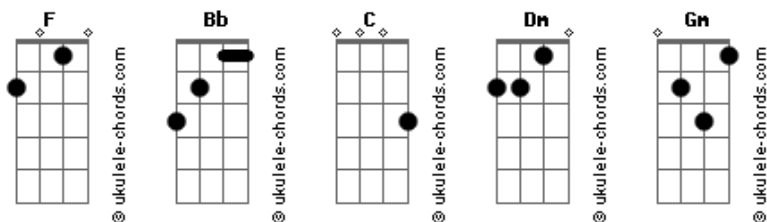

One Ok Rock - The Same As

tom:
F
[Primeira Parte]
Bb C
Nanigenai hibi just the same old thing
Dm
Nani ga kakete tarinai ka
Bb C Dm
Kidzukanai furishite temo I can't run away from myself
Bb
I tried to show you i'm strong
C Dm
Just get all along umaku amaetai kimochi ga
Bb C Dm F
Hetakusona tsuyogari ni shika narazu
[Refrão]

Bb C
The shape of love is the same as your heart is
Dm
It doesn't matter who you are
Bb C
So tell me my heart is the same as yours is
(Bb C Dm)
(Bb C Dm)
(Bb C Dm)
(Bb C Dm)

[Segunda Parte]

Bb C Dm
Sarigenaku morau sono aijou wa totemo fukakai de
Bb
Sunao ni wa ukeirerare
C Dm
Nani ka wo mada tozashita mama
Bb C
No matter how much you say I can't escape
Dm
Ima nani ka wo kaete koto de
Bb C Dm F
Kono saki ni hirogaru nani ka wo kaeru
[Refrão]

Bb C
The shape of love is the same as your heart is
Dm
It doesn't matter who you are
Bb C
So tell me my heart is the same as yours is
Dm F
Tatoo hakanakutomo
Bb C Dm
Kanashii toki sabishii toki itsumo soba ni aru kara
Bb C F
And we hold every moment cos that's what family is for

[Terceira Parte]

Acordes

Bb C Dm
Kakegae no nai mono wo suteru yuuki nante
Bb C Dm
Boku ni wa kore bocchi wo mochiawase te wa nai kedo
Bb C Dm F
Tokidoki naze ka tebanashite komara setai toki ga aru
Bb C Dm F
Hinekureta kawai-ge no nai boku

[Refrão]

Bb C
The shape of love is the same as your heart is
Dm
It doesn't matter who you are
Bb C
So tell me my heart is the same as yours is
Dm F
Tatoo hakanakutomo
Bb C Dm
Kanashii toki sabishii toki itsumo soba ni aru kara
Bb C F
And we hold every moment cos that's what family is for
(F C F C)

[Ponte]

F C
Gone too far for so long
F Bb C F Gm Bb
Got to find you've been right here all along
Bb F
(I wanna take you away from here)

(Gm Bb C)

[Refrão]

Bb C
Kono sekaijuu de nani ga arou to
Dm
Boku wo aishite kurete
Bb C
Itsudemo sotto yasashiku sotto
Dm F
Mimamori tsudzuketeru
Bb C
Tsuyoku yowaku toki ni kibishiku
Dm
Atatakana nukumori
Bb C F
And we hold every moment cos that's what family is for

[Final]

Bb C Dm
The shape of love is the same as your heart is
Bb C Dm
And tell me my heart is the same as yours is
Bb C Dm
The shape of love is the same as your heart is
Bb C Dm F
And tell me my heart is the same as yours is