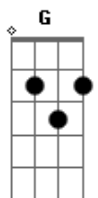

One Ok Rock - Living Dolls

Tom: G
 Intro: G D Bm C
 G D Bm C

G D
 We are living in the same world?

Em Eb D
 Boku to kimi Kotae wa naikedo

G D C D D
 Unmei no deai sae Dareka no kimegoto de

G
 If I can touch your heart

G
 If I can touch your heart

D
 I can tell how you feel

Em C
 Subete tsukurareteiru ki ga shite

Em D G C
 Na mo naki hito Boku igai wa

 Eb D G
 They're all the same looking like dolls

D G D Em C
 Sabitsuiteiru sekai ni utagai wo motsu jibun ga itakedo

D Em D
 The answer you gave me

G C
 First love that you brought me?

 Eb D G Eb D7
 Amazora ni hoshitachi ga?

G D Bm C
 G D Bm C G

Acordes

© ukulele-chords.com

© ukulele-chords.com

© ukulele-chords.com