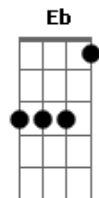

© ukulele-chords.com