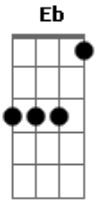

© ukulele-chords.com