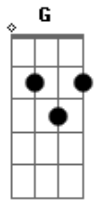

One Ok Rock - Living Dolls

Tom: G
Intro: G D Bm C
G D Bm C

G D
We are living in the same world?

Em Eb D
Boku to kimi Kotae wa naikedo

G D C D D
Unmei no deai sae Dareka no kimegoto de

G
If I can touch your heart

G
If I can touch your heart

D
I can tell how you feel

Em C
Subete tsukurareteiru ki ga shite

Em D G C
Na mo naki hito Boku igai wa

Eb D G
They're all the same looking like dolls

D G D Em C
Sabitsuiteiru sekai ni utagai wo motsu jibun ga itakedo

D Em D
The answer you gave me

G C
First love that you brought me?

Eb D G Eb D7
Amazora ni hoshitachi ga?

G D Bm C
G D Bm C G

Acordes

© ukulele-chords.com

© ukulele-chords.com

© ukulele-chords.com