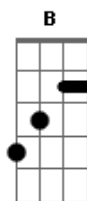

One Ok Rock - Always Coming Back

Tom: D
Intro: Dedilhado 1:

```

    Bm          G          D          A
E|-----2-----2-----2-----2-----
B|-----3-----3-----3-----2-----
G|-----4-----4-----0-----2-----2-----
D|-----4-----4-----4-----0-----2-----
A|-----2-----5-----5-----0-----
E|-----3-----
  
```

Ponte:
Guitarra 1:

```

E|--10/14---\10---10/14---\9---
B|-----
G|-----
D|----- (2x)
A|-----
E|-----
  
```

(Dedilhado 1)
You've got me till the end
I'm always coming back to you
You keep pulling me in
I'm always coming back

Ponte:
Guitarra 1:

```

E|--10/14---\10---10/14---\9---
B|-----
G|-----
D|----- (2x)
A|-----
  
```

Acordes

© ukulele-chords.com

© ukulele-chords.com

© ukulele-chords.com

© ukulele-chords.com