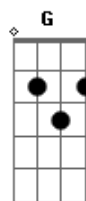

One Ok Rock - Always Coming Back

Tom: D
Intro: Dedilhado 1:

```

    Bm          G          D          A
E|-----2-----2-----2-----2-----
B|-----3-----3-----3-----2-----
G|-----4-----4-----0-----2-----2-----
D|-----4-----4-----4-----0-----2-----
A|-----2-----5-----5-----0-----
E|-----3-----
  
```

Ponte:
Guitarra 1:

```

E|--10/14---\10---10/14---\9---
B|-----
G|-----
D|----- (2x)
A|-----
E|-----
  
```

(Dedilhado 1)
You've got me till the end
I'm always coming back to you
You keep pulling me in
I'm always coming back

Ponte:
Guitarra 1:

```

E|--10/14---\10---10/14---\9---
B|-----
G|-----
D|----- (2x)
A|-----
  
```

Acordes

© ukulele-chords.com

© ukulele-chords.com

© ukulele-chords.com

© ukulele-chords.com