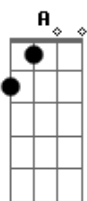

One Ok Rock - Always Coming Back

Tom: D
Intro: Dedilhado 1:

```
    Bm          G          D          A
E|-----2-----2-----2-----2-----
B|-----3-----3-----3-----2-----
G|-----4-----4-----0-----2-----2-----
D|-----4-----4-----4-----0-----2-----
A|-----2-----5-----5-----0-----
E|-----3-----
```

I'm always coming back to you

(Dedilhado 1)
Some nights we fight we scream
We don't know what to do
But I guess its just the simple things The people they go through
But another night to gleam so I seek the real one that's you
And I know that nothing will stop me from standing
I can, I'm always coming back to you

Ponte:
Guitarra 1:

```
E|--10/14---\10---10/14---\9---
B|-----
G|-----
D|----- (2x)
A|-----
E|-----
```

(Dedilhado 1)
You've got me till the end
I'm always coming back to you
You keep pulling me in
I'm always coming back

Refrão:
Bm G D A
Oh, oh! wuoh, oh! time goes by yeah
Bm G D A
Oh, oh! wuoh, oh! time goes by...

Verso:
Bm G D A
Se wo mukereba mukuero hodo itoshiku
Bm G D A
Mukiaeba au hodo hanarete iki sode
Bm G D A
Katachi no nai futashikana mono wo sagasu
Bm G D
And I know that nothing can stop me from standing
A Bm
I can, I'm always coming back to you

Ponte:
Guitarra 1:

```
E|--10/14---\10---10/14---\9---
B|-----
G|-----
D|----- (2x)
A|-----
```

Acordes

© ukulele-chords.com