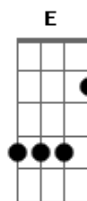

© ukulele-chords.com

E|-----

G D
You've got me till the end
A Bm
I'm always coming back to you
G D
You keep pulling me in
A
I'm always coming back

Refrão:

Bm G D A
Oh, oh! wuoh, oh! time goes by yeah
Bm G D A
Oh, oh! wuoh, oh! time goes by...
Oooh...

Outro:

Dedilhado 2: (tocar durante todo o "outro")

```
    D
E|--2---x-2---2-x--
B|---3-x---3---x--
G|---x---2---x--
D|-----
A|-----
E|-----
```

B A D E
Asu moshimo kimi ga soko inakutemo
B A D E
Kowakunai tte ieru kurai tsuyoku naru yo
B A D E G
I gotta find a way a bless to keep you here with me...

(Dedilhado 1)
Some nights we fight we scream we don't know what to do
But I guess its just the simple things The people they go through

Refrão:
Bm G D A
Oh, oh! wuoh, oh! time goes by yeah
Bm G D A
Oh, oh! wuoh, oh! time goes by...
(time goes by)
Bm G
Time...
D A
Time goes by
Bm G
Oh time...
D A
Time goes by

Final:

(Dedilhado 1)
Some nights we fight we scream we don't know what to do
But I guess its just the normal things The people they go through

(Bm)