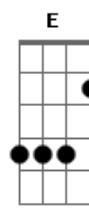

One Ok Rock - Always Coming Back

Tom: D
Intro: Dedilhado 1:

```

    Bm           G           D           A
E|-----2-----2-----2-----2-----
B|-----3-----3-----3-----2-----
G|-----4-----4-----0-----2-----2-----
D|-----4-----4-----4-----0-----2-----
A|-----2-----5-----5-----0-----
E|-----3-----
  
```

Ponte:
Guitarra 1:

```

E|--10/14---\10---10/14---\9---
B|-----
G|-----
D|----- (2x)
A|-----
E|-----
  
```

(Dedilhado 1)
You've got me till the end
I'm always coming back to you
You keep pulling me in
I'm always coming back

Ponte:
Guitarra 1:

```

E|--10/14---\10---10/14---\9---
B|-----
G|-----
D|----- (2x)
A|-----
  
```

Acordes

E|-----

G D
You've got me till the end
A Bm
I'm always coming back to you
G D
You keep pulling me in
A
I'm always coming back