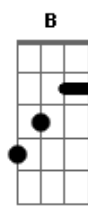

One Ok Rock - Always Coming Back

Tom: D
Intro: Dedilhado 1:

```

    Bm           G           D           A
E|-----2-----2-----2-----2-----
B|-----3-----3-----3-----2-----
G|-----4-----4-----0-----2-----2-----
D|-----4-----4-----4-----0-----2-----
A|-----2-----5-----5-----0-----
E|-----3-----
  
```

Ponte:
Guitarra 1:

```

E|--10/14---\10---10/14---\9---
B|-----
G|-----
D|----- (2x)
A|-----
E|-----
  
```

(Dedilhado 1)
You've got me till the end
I'm always coming back to you
You keep pulling me in
I'm always coming back

Ponte:
Guitarra 1:

```

E|--10/14---\10---10/14---\9---
B|-----
G|-----
D|----- (2x)
A|-----
  
```

Acordes

E|-----

G D
You've got me till the end
A Bm
I'm always coming back to you
G D
You keep pulling me in
A
I'm always coming back