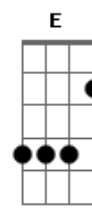

One Ok Rock - Always Coming Back

Tom: D
Intro: Dedilhado 1:

```

    Bm           G           D           A
E|-----2-----2-----2-----2-----
B|-----3-----3-----3-----3-----2--
G|-----4-----4-----0-----2-----2-----
D|-----4-----4-----4-----4-----0-----2-----
A|--2-----5-----5-----5-----0-----
E|-----3-----3-----3-----3-----
  
```

Ponte:
Guitarra 1:

```

E|--10/14---\10---10/14---\9---
B|-----
G|-----
D|----- (2x)
A|-----
E|-----
  
```

(Dedilhado 1)
You've got me till the end
I'm always coming back to you
You keep pulling me in
I'm always coming back

Ponte:
Guitarra 1:

```

E|--10/14---\10---10/14---\9---
B|-----
G|-----
D|----- (2x)
A|-----
  
```

Acordes

E|-----

G D
You've got me till the end
A Bm
I'm always coming back to you
G D
You keep pulling me in
A
I'm always coming back