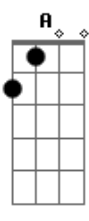

Ponte:
Guitarra 1:

```

E|--10/14---\10---10/14---\9---
B|-----
G|-----
D|----- (2x)
A|-----
E|-----
  
```

(Dedilhado 1)
You've got me till the end
I'm always coming back to you
You keep pulling me in
I'm always coming back

Ponte:
Guitarra 1:

```

E|--10/14---\10---10/14---\9---
B|-----
G|-----
D|----- (2x)
A|-----
  
```

Acordes

E|-----

G D
You've got me till the end
A Bm
I'm always coming back to you
G D
You keep pulling me in
A
I'm always coming back