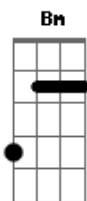

Ponte:
Guitarra 1:

```

E|--10/14---\10---10/14---\9---
B|-----
G|-----
D|----- (2x)
A|-----
E|-----
  
```

(Dedilhado 1)
You've got me till the end
I'm always coming back to you
You keep pulling me in
I'm always coming back

Ponte:
Guitarra 1:

```

E|--10/14---\10---10/14---\9---
B|-----
G|-----
D|----- (2x)
A|-----
  
```

Acordes

© ukulele-chords.com

© ukulele-chords.com

© ukulele-chords.com

© ukulele-chords.com