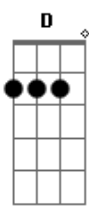

One Ok Rock - Always Coming Back

Tom: D
Intro: Dedilhado 1:

```

    Bm           G           D           A
E|-----2-----2-----2-----2-----
B|-----3-----3-----3-----2-----
G|-----4-----4-----0-----2-----2-----
D|-----4-----4-----4-----0-----2-----
A|-----2-----5-----5-----0-----
E|-----3-----
  
```

Ponte:
Guitarra 1:

```

E|--10/14---\10---10/14---\9---
B|-----
G|-----
D|----- (2x)
A|-----
E|-----
  
```

(Dedilhado 1)
You've got me till the end
I'm always coming back to you
You keep pulling me in
I'm always coming back

Ponte:
Guitarra 1:

```

E|--10/14---\10---10/14---\9---
B|-----
G|-----
D|----- (2x)
A|-----
  
```

Acordes

E|-----

G D
You've got me till the end
A Bm
I'm always coming back to you
G D
You keep pulling me in
A
I'm always coming back