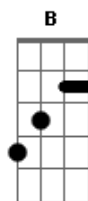

One Ok Rock - Always Coming Back

Tom: D
Intro: Dedilhado 1:

```

    Bm          G          D          A
E|-----2-----2-----2-----2-----
B|-----3-----3-----3-----2-----
G|-----4-----4-----0-----2-----2-----
D|-----4-----4-----4-----0-----2-----
A|-----2-----5-----5-----0-----
E|-----3-----
  
```

Ponte:
Guitarra 1:

```

E|--10/14---\10---10/14---\9---
B|-----
G|-----
D|----- (2x)
A|-----
E|-----
  
```

(Dedilhado 1)
You've got me till the end
I'm always coming back to you
You keep pulling me in
I'm always coming back

Ponte:
Guitarra 1:

```

E|--10/14---\10---10/14---\9---
B|-----
G|-----
D|----- (2x)
A|-----
  
```

Acordes

© ukulele-chords.com

© ukulele-chords.com

© ukulele-chords.com

© ukulele-chords.com