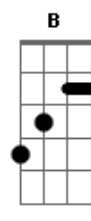

One Ok Rock - Always Coming Back

Tom: D
Intro: Dedilhado 1:

```

    Bm           G           D           A
E|-----2-----2-----2-----2-----
B|-----3-----3-----3-----3-----2--
G|-----4-----4-----0-----2-----2-----
D|-----4-----4-----4-----4-----0-----2-----
A|--2-----5-----5-----5-----0-----
E|-----3-----3-----3-----3-----
  
```

Ponte:
Guitarra 1:

```

E|--10/14---\10---10/14---\9---
B|-----
G|-----
D|----- (2x)
A|-----
E|-----
  
```

(Dedilhado 1)
You've got me till the end
I'm always coming back to you
You keep pulling me in
I'm always coming back

Ponte:
Guitarra 1:

```

E|--10/14---\10---10/14---\9---
B|-----
G|-----
D|----- (2x)
A|-----
  
```

Acordes

E|-----

G D
You've got me till the end
A Bm
I'm always coming back to you
G D
You keep pulling me in
A
I'm always coming back