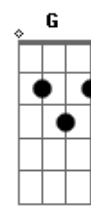

One Ok Rock - Always Coming Back

Tom: D
Intro: Dedilhado 1:

```

    Bm           G           D           A
E|-----2-----2-----2-----2-----
B|-----3-----3-----3-----3-----2--
G|-----4-----4-----0-----2-----2-----
D|-----4-----4-----4-----4-----0-----2-----
A|--2-----5-----5-----5-----0-----
E|-----3-----3-----3-----3-----
  
```

Ponte:
Guitarra 1:

```

E|--10/14---\10---10/14---\9---
B|-----
G|-----
D|----- (2x)
A|-----
E|-----
  
```

(Dedilhado 1)
You've got me till the end
I'm always coming back to you
You keep pulling me in
I'm always coming back

Ponte:
Guitarra 1:

```

E|--10/14---\10---10/14---\9---
B|-----
G|-----
D|----- (2x)
A|-----
  
```

Acordes

E|-----

G D
You've got me till the end
A Bm
I'm always coming back to you
G D
You keep pulling me in
A
I'm always coming back