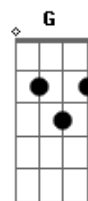

One Ok Rock - Always Coming Back

Tom: D
Intro: Dedilhado 1:

```

    Bm          G          D          A
E|-----2-----2-----2-----2-----
B|-----3-----3-----3-----2-----
G|-----4-----4-----0-----2-----2-----
D|-----4-----4-----4-----0-----2-----
A|-----2-----5-----5-----0-----
E|-----3-----
  
```

Ponte:
Guitarra 1:

```

E|--10/14---\10---10/14---\9---
B|-----
G|-----
D|----- (2x)
A|-----
E|-----
  
```

(Dedilhado 1)
You've got me till the end
I'm always coming back to you
You keep pulling me in
I'm always coming back

Ponte:
Guitarra 1:

```

E|--10/14---\10---10/14---\9---
B|-----
G|-----
D|----- (2x)
A|-----
  
```

Acordes

© ukulele-chords.com

© ukulele-chords.com

© ukulele-chords.com

© ukulele-chords.com