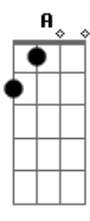

One Ok Rock - Always Coming Back

Tom: D
Intro: Dedilhado 1:

```
    Bm           G           D           A
E|-----2-----2-----2-----2-----
B|-----3-----3-----3-----3-----2--
G|-----4-----4-----0-----2-----2-----
D|-----4-----4-----4-----4-----0-----2-----
A|--2-----5-----5-----5-----0-----
E|-----3-----3-----3-----3-----
```

I'm always coming back to you

(Dedilhado 1)
Some nights we fight we scream
We don't know what to do
But I guess its just the simple things The people they go through
But another night to gleam so I seek the real one that's you
And I know that nothing will stop me from standing
I can, I'm always coming back to you

Ponte:
Guitarra 1:

```
E|--10/14---\10---10/14---\9---
B|-----
G|-----
D|----- (2x)
A|-----
E|-----
```

(Dedilhado 1)
You've got me till the end
I'm always coming back to you
You keep pulling me in
I'm always coming back

Refrão:
Bm G D A
Oh, oh! wuoh, oh! time goes by yeah
Bm G D A
Oh, oh! wuoh, oh! time goes by...

Verso:
Bm G D A
Se wo mukereba mukuero hodo itoshiku
Bm G D A
Mukiaeba au hodo hanarete iki sode
Bm G D A
Katachi no nai futashikana mono wo sagasu
Bm G D
And I know that nothing can stop me from standing
A Bm
I can, I'm always coming back to you

Ponte:
Guitarra 1:

```
E|--10/14---\10---10/14---\9---
B|-----
G|-----
D|----- (2x)
A|-----
```

Acordes

E|-----

G D
You've got me till the end
A Bm
I'm always coming back to you
G D
You keep pulling me in
A
I'm always coming back

Refrão:
Bm G D A
Oh, oh! wuoh, oh! time goes by yeah
Bm G D A
Oh, oh! wuoh, oh! time goes by...
Oooh...

Outro:
Dedilhado 2: (tocar durante todo o "outro")

```
    D
E|--2---x-2---2-x--
B|---3-x---3---x--
G|---x---2---x--
D|-----
A|-----
E|-----
```

B A D E
Asu moshimo kimi ga soko inakutemo
B A D E
Kowakunai tte ieru kurai tsuyoku naru yo
B A D E G
I gotta find a way a bless to keep you here with me...

(Dedilhado 1)
Some nights we fight we scream we don't know what to do
But I guess its just the simple things The people they go through

Refrão:
Bm G D A
Oh, oh! wuoh, oh! time goes by yeah
Bm G D A
Oh, oh! wuoh, oh! time goes by...
(time goes by)
Bm G
Time...
D A
Time goes by
Bm G
Oh time...
D A
Time goes by

Final:
(Dedilhado 1)
Some nights we fight we scream we don't know what to do
But I guess its just the normal things The people they go through
(Bm7)