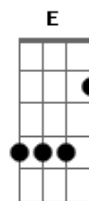

© ukulele-chords.com