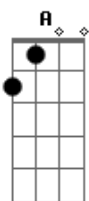

One Ok Rock - Always Coming Back

Tom: D
Intro: Dedilhado 1:

```
    Bm          G          D          A
E|-----2-----2-----2-----2-----
B|-----3-----3-----3-----2-----
G|-----4-----4-----0-----2-----2-----
D|-----4-----4-----4-----0-----2-----
A|-----2-----5-----5-----0-----
E|-----3-----
```

I'm always coming back to you

(Dedilhado 1)
Some nights we fight we scream
We don't know what to do
But I guess its just the simple things The people they go through
But another night to gleam so I seek the real one that's you
And I know that nothing will stop me from standing
I can, I'm always coming back to you

Ponte:
Guitarra 1:

```
E|--10/14---\10---10/14---\9---
B|-----
G|-----
D|----- (2x)
A|-----
E|-----
```

(Dedilhado 1)
You've got me till the end
I'm always coming back to you
You keep pulling me in
I'm always coming back

Refrão:
Bm G D A
Oh, oh! wuoh, oh! time goes by yeah
Bm G D A
Oh, oh! wuoh, oh! time goes by...

Verso:
Bm G D A
Se wo mukereba mukuero hodo itoshiku
Bm G D A
Mukiaeba au hodo hanarete iki sode
Bm G D A
Katachi no nai futashikana mono wo sagasu
Bm G D
And I know that nothing can stop me from standing
A Bm
I can, I'm always coming back to you

Ponte:
Guitarra 1:

```
E|--10/14---\10---10/14---\9---
B|-----
G|-----
D|----- (2x)
A|-----
```

Acordes

© ukulele-chords.com