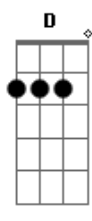

One Ok Rock - Always Coming Back

Tom: D
Intro: Dedilhado 1:

```

    Bm           G           D           A
E|-----2-----2-----2-----2-----
B|-----3-----3-----3-----3-----2--
G|-----4-----4-----0-----2-----2-----
D|-----4-----4-----4-----4-----0-----2-----
A|--2-----5-----5-----5-----0-----
E|-----3-----3-----3-----3-----
  
```

Ponte:
Guitarra 1:

```

E|--10/14---\10---10/14---\9---
B|-----
G|-----
D|----- (2x)
A|-----
E|-----
  
```

(Dedilhado 1)
You've got me till the end
I'm always coming back to you
You keep pulling me in
I'm always coming back

Ponte:
Guitarra 1:

```

E|--10/14---\10---10/14---\9---
B|-----
G|-----
D|----- (2x)
A|-----
  
```

Acordes

E|-----

G D
You've got me till the end
A Bm
I'm always coming back to you
G D
You keep pulling me in
A
I'm always coming back