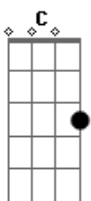

One Direction - You And I

Tom: C

Violão I:

(F G Am C F) 2x

Violão II:

Verso 1:

G
I figured it out
G D Em
I figured it out from black and white
Em
Seconds and hours
C
Maybe they had to take some time
G
I know how it goes
G D Em
I know how it goes from wrong and right
Em
Silence and sound
C Em D C
Did they ever hold each other tight like us?
Em D C
Do they ever fight like us?

Refrão:

F G Am
You and I
C F
We don't wanna be like them
Em F
We can make it till the end
G
Nothing can come between
F G Am
You and I
C F Em F
Not even the Gods above can separate the two of us
G
No nothing can come between
F G Am C F
You and I
F G Am
Oh you and I
C F

Violão II:

Verso II:

G
I figured it out
G D
Saw the mistakes of up and down
Em
Meet in the middle

C
There's always room for common ground
G
I see what it's like
G D
I see what it's like for day and night
Em
Never together
C Em D C
'Cause they see things in a different light like us
Em D C
Did we never try like us?
F G Am
You and I
C F
We don't wanna be like them
Em F
We can make it till the end
G
Nothing can come between
F G Am
You and I
C F Em F
Not even the Gods above can separate the two of us (the two of us, of us, of us...)

(Solo)

Violão I: F G Am C F Em F

Violão II:

G F G Am
'Cause you and I
C F
We don't wanna be like them
Em F
We can make it till the end
G
Nothing could come between
F G Am
You and I
C F Em F
Not even the Gods above can separate the two of us
G
No nothing can come between
F G Am
You and I

Final:

C F
You and I
F G Am C F
Oh you and I
F G Am
Oh you and I
C F
We can make it if we try, you and mine
F G Am C F
Oh you and I...

Acordes

© ukulele-chords.com