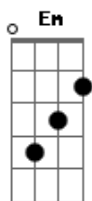

© ukulele-chords.com