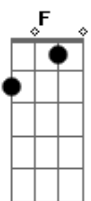

© ukulele-chords.com