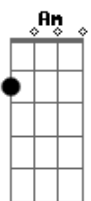

© ukulele-chords.com