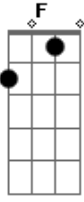

© ukulele-chords.com