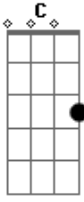

C

Up all night

Acordes