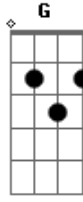

© ukulele-chords.com