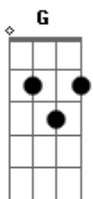

One Direction - Torn

Tom: **D**

Intro: **D**

D
I thought I saw a girl brought to life **Gbm**
G
She was warm, she came around like she was dignified
She showed me what it was to cry
D
Well you couldn't be that girl I adored **Gbm**
You don't seem to know
G
Don't seem to care what your heart is for
But I don't know her anymore

A
That I can't touch
D
I'm torn
D **A** **Bm**
I'm all out of faith, this is how I feel
G **D**
I'm cold and I am shamed, lying naked on the floor
A **Bm**
Illusion never changed, into something real
G **D**
I'm wide awake and I can see, the perfect sky is torn
A **Bm** **A** **G**
You're a little late, I'm already torn

Bm **A** **G** **Bm** **D** **A**
Torn... Ooooh... Hoo ooooh... Ooooh

Bm
There's nothing where she used to lie
A
My inspiration has run dry
Gbm
That's what's going on
A
Nothing's right
D
I'm torn

D **A** **Bm**
I'm all out of faith, this is how I feel
G **D**
I'm cold and I am shamed, lying naked on the floor
A **Bm**
Illusion never changed, into something real
G **D**
I'm wide awake and I can see, the perfect sky is torn
A **Bm**
I'm all out of faith, this is how I feel
G **D**
I'm cold and I am shamed, bound and broken on the floor
A **Bm** **A** **G**
You're a little late, I'm already torn

Bm **A**
Torn
Bm
Ooh

Acordes

© ukulele-chords.com

© ukulele-chords.com

© ukulele-chords.com

© ukulele-chords.com

© ukulele-chords.com