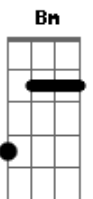

One Direction - Torn

Tom: **D**

Intro: **D**

D
I thought I saw a girl brought to life **Gbm**
G
She was warm, she came around like she was dignified
She showed me what it was to cry
D **Gbm**
Well you couldn't be that girl I adored
You don't seem to know
G
Don't seem to care what your heart is for
But I don't know her anymore

A
That I can't touch
D
I'm torn
D **A** **Bm**
I'm all out of faith, this is how I feel
G **D**
I'm cold and I am shamed, lying naked on the floor
A **Bm**
Illusion never changed, into something real
G **D**
I'm wide awake and I can see, the perfect sky is torn
A **Bm** **A** **G**
You're a little late, I'm already torn

Bm **A** **G** **Bm** **D** **A**
Torn... Ooooh... Hoo ooooh... Ooooh

Bm
There's nothing where she used to lie
A
My inspiration has run dry
Gbm
That's what's going on
A
Nothing's right
D
I'm torn

D **A** **Bm**
I'm all out of faith, this is how I feel
G **D**
I'm cold and I am shamed, lying naked on the floor
A **Bm**
Illusion never changed, into something real
G **D**
I'm wide awake and I can see, the perfect sky is torn
A **Bm**
I'm all out of faith, this is how I feel
G **D**
I'm cold and I am shamed, bound and broken on the floor
A **Bm** **A** **G**
You're a little late, I'm already torn

Bm **A**
Torn
Bm
Ooh

Acordes

© ukulele-chords.com

© ukulele-chords.com

© ukulele-chords.com

© ukulele-chords.com

© ukulele-chords.com