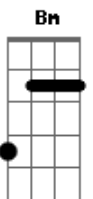

One Direction - Torn

Tom: **D**

Intro: **D**

D
I thought I saw a girl brought to life **Gbm**
G
She was warm, she came around like she was dignified
She showed me what it was to cry
D
Well you couldn't be that girl I adored **Gbm**
You don't seem to know
G
Don't seem to care what your heart is for
But I don't know her anymore

A
That I can't touch
D
I'm torn
D **A** **Bm**
I'm all out of faith, this is how I feel
G **D**
I'm cold and I am shamed, lying naked on the floor
A **Bm**
Illusion never changed, into something real
G **D**
I'm wide awake and I can see, the perfect sky is torn
A **Bm** **A** **G**
You're a little late, I'm already torn

Bm **A** **G** **Bm** **D** **A**
Torn... Ooooh... Hoo ooooh... Ooooh

Bm
There's nothing where she used to lie
A
My inspiration has run dry
Gbm
That's what's going on
A
Nothing's right
D
I'm torn

D **A** **Bm**
I'm all out of faith, this is how I feel
G **D**
I'm cold and I am shamed, lying naked on the floor
A **Bm**
Illusion never changed, into something real
G **D**
I'm wide awake and I can see, the perfect sky is torn
A **Bm**
I'm all out of faith, this is how I feel
G **D**
I'm cold and I am shamed, bound and broken on the floor
A **Bm** **A** **G**
You're a little late, I'm already torn

Bm **A**
Torn
Bm
Ooh

Acordes

© ukulele-chords.com

© ukulele-chords.com

© ukulele-chords.com

© ukulele-chords.com

© ukulele-chords.com