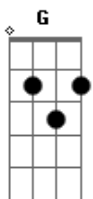

One Direction - Torn

Tom: **D**

Intro: **D**

D
I thought I saw a girl brought to life **Gbm**
G
She was warm, she came around like she was dignified
She showed me what it was to cry
D **Gbm**
Well you couldn't be that girl I adored
You don't seem to know
G
Don't seem to care what your heart is for
But I don't know her anymore

A
That I can't touch
D
I'm torn
D **A** **Bm**
I'm all out of faith, this is how I feel
G **D**
I'm cold and I am shamed, lying naked on the floor
A **Bm**
Illusion never changed, into something real
G **D**
I'm wide awake and I can see, the perfect sky is torn
A **Bm** **A** **G**
You're a little late, I'm already torn

Bm **A** **G** **Bm** **D** **A**
Torn... Ooooh... Hoo ooooh... Ooooh

Bm
There's nothing where she used to lie
A
My inspiration has run dry
Gbm
That's what's going on
A
Nothing's right
D
I'm torn

D **A** **Bm**
I'm all out of faith, this is how I feel
G **D**
I'm cold and I am shamed, lying naked on the floor
A **Bm**
Illusion never changed, into something real
G **D**
I'm wide awake and I can see, the perfect sky is torn
A **Bm**
I'm all out of faith, this is how I feel
G **D**
I'm cold and I am shamed, bound and broken on the floor
A **Bm** **A** **G**
You're a little late, I'm already torn

Bm **A**
Torn
Bm
Ooh

Acordes

© ukulele-chords.com

© ukulele-chords.com

© ukulele-chords.com

© ukulele-chords.com

© ukulele-chords.com