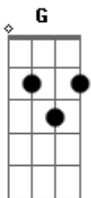

Tom: G

G D
Can't ever get it right
Am
No matter how hard I try
C
And I've tried
G D
Well, I put up a good fight
Am
But your words cut like knives
C
And I'm tired

Pré-Refrão:

Am C G D
As you break my heart again this time

Refrão:

G D
Tell me I'm a screwed up mess
Am C
That I never listen listen
G D
Tell me you don't want my kiss
Am C
That you're needing distance distance
G D Am
Tell me anything but don't you say he's what you're missing
C
baby
G D Am C
If he's the reason that you're leaving me tonight
G D
Spare me what you think and
Am C
Tell me a lie

G D
Well, you're the charming type
Am C
That little twinkle in your eye

Gets me every time

G D
And well there must have been a time
Am C
I was the reason for that smile

So keep in mind

Pré-Refrão:

Am C G D
As you take what's left of you and I

Refrão:

G D
Tell me I'm a screwed up mess
Am C
That I never listen listen
G D
Tell me you don't want my kiss
Am C
That you're needing distance distance
G D Am
Tell me anything but don't you say he's what you're missing
C
baby
G D Am C
If he's the reason that you're leaving me tonight
G D
Spare me what you think and
Am C
Tell me a lie
(G D Am C)
Tell me a lie
(G D)
Am C
Tell me a lie
(G D)
Am C
Tell me a lie

G D
Tell me I'm a screwed up mess
Am C
That I never listen listen
G D
Tell me you don't want my kiss
Am C
That you're needing distance distance
G D Am
Tell me anything but don't you say he's what you're missing
C
baby
G D Am C
If he's the reason that you're leaving me tonight
G D
Spare me what you think and
Am C
Tell me a lie

Acordes

© ukulele-chords.com