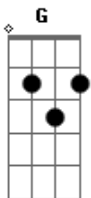

Tom: G

G D
Can't ever get it right
Am
No matter how hard I try
C
And I've tried
G D
Well, I put up a good fight
Am
But your words cut like knives
C
And I'm tired

Pré-Refrão:

Am C G D
As you break my heart again this time

Refrão:

G D
Tell me I'm a screwed up mess
Am C
That I never listen listen
G D
Tell me you don't want my kiss
Am C
That you're needing distance distance
G D Am
Tell me anything but don't you say he's what you're missing
C
baby
G D Am C
If he's the reason that you're leaving me tonight
G D
Spare me what you think and
Am C
Tell me a lie

G D
Well, you're the charming type
Am C
That little twinkle in your eye

Gets me every time

G D
And well there must have been a time
Am C
I was the reason for that smile

So keep in mind

Pré-Refrão:

Am C G D
As you take what's left of you and I

Refrão:

G D
Tell me I'm a screwed up mess
Am C
That I never listen listen
G D
Tell me you don't want my kiss
Am C
That you're needing distance distance
G D Am
Tell me anything but don't you say he's what you're missing
C
baby
G D Am C
If he's the reason that you're leaving me tonight
G D
Spare me what you think and
Am C
Tell me a lie

(G D Am C)

Tell me a lie
(G D)

Am C
Tell me a lie

(G D)

Am C
Tell me a lie

G D
Tell me I'm a screwed up mess
Am C
That I never listen listen
G D
Tell me you don't want my kiss
Am C
That you're needing distance distance
G D Am
Tell me anything but don't you say he's what you're missing
C
baby
G D Am C
If he's the reason that you're leaving me tonight
G D
Spare me what you think and
Am C
Tell me a lie

Acordes

© ukulele-chords.com