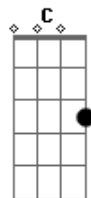

© ukulele-chords.com