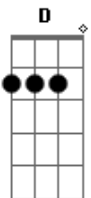

© ukulele-chords.com