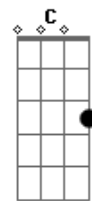

© ukulele-chords.com