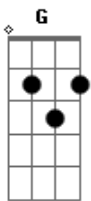

One Direction - Summer Love

Tom: G
Intro: e Versos:

Rampa e Ponte:

Coro:

Variação da nota D no Refrão:

^D Can't believe your packin your bags
^D ^G Tryin so hard not to cry
^D Had the best time and now its the worst time
^D ^G But we have to say goodbye

^A Don't promise that you're gonna write
^{Em} Don't promise that you'll call
^A ^G Just promise that you won't forget we had it all

^D ^{Am} Cause you were mine for the Summer
^C ^G Now we know its nearly over
^D ^{Am} Feels like snow in September
^C ^G But I always will remember
^{D Am} ^G You were my Summer love
^{D Am} ^G You always will be my Summer love

^D ^D Wish that we could be alone now
^D ^G If we could find some place to hide

^D ^D Make the last time just like the first time
^D ^G Push a button and rewind

^A Don't say the word that's on your lips
^{Em} Don't look at me that way
^A Just promise you'll remember
^G When the sky is grey

^D ^{Am} Cause you were mine for the Summer
^C ^G Now we know its nearly over
^D ^{Am} Feels like snow in September
^C ^G But I always will remember
^{D Am} ^G You were my Summer love
^{D Am} ^G You always will be my Summer love

^A So please don't make this any harder
^{Em} We can't take this any farther
^A ^G And I know there's nothin that I wanna change, change

^D ^{Am} Cause you were mine for the Summer
^C ^G Now we know its nearly over
^D ^{Am} Feels like snow in September
^C ^G But I always will remember
^{D Am} ^G You were my Summer love
^{D Am} ^G You always will be my Summer love
^{D Am} ^G You always will be my Summer love
^{D Am} ^G You always will be my Summer love

Acordes

© ukulele-chords.com