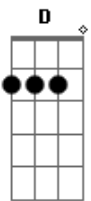

© ukulele-chords.com