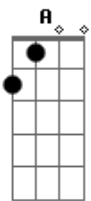

© ukulele-chords.com