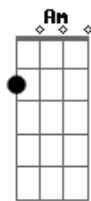

© ukulele-chords.com