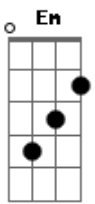

© ukulele-chords.com