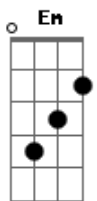

© ukulele-chords.com