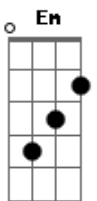

© ukulele-chords.com