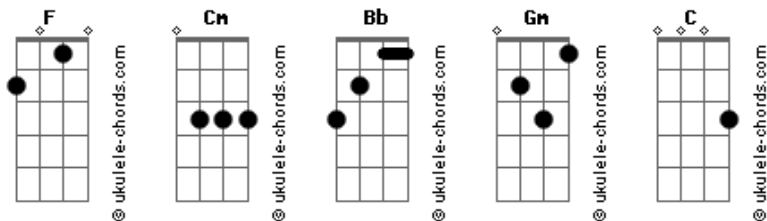

One Direction - Once In a Lifetime

Tom: F
Intro: 2x: F Cm Bb

Verso 1:

F Cm
Once in a lifetime
Bb
It's just right
F
We make no mistakes
Cm Bb
Not even the landslide or riptide
F
Could take it all the way

Pré-Refrão:

Cm Bb
Somehow, it feels like nothing has changed
F
Right now, my heart is beating the same
Cm Bb
Out loud, someone's calling my name
C
It sounds like you

Refrão:

c Gm F C
When I close my eyes
Gm F C
All th stars align
Gm F C
And you are by my side
C Gm (once) Bb
You are by my side

Verso 2:

Acordes

F Cm
Once in a lifetime
Bb
It's just right
F
That we are always safe
Cm Bb
Not even the bad guys in the dark night
F
Could take it all the way

Pré-Refrão:

Cm Bb
Somehow, it feels like nothing has changed
F
Right now, my heart is beating the same
Cm Bb
Out loud, someone's calling my name
C
It sounds like you

Refrão 2:

C Gm F C
When I close my eyes
Gm F C
All th stars align
Gm F C
And you are by my side
C Gm Bb F C
You are by my side
Gm Bb F C
You are by my side
Gm Bb
You are by my side

F Cm Bb
Once in a lifetime you were mine