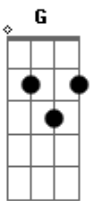

© ukulele-chords.com