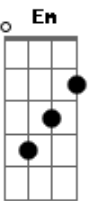

© ukulele-chords.com