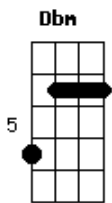

© ukulele-chords.com

ukulele-chords.com