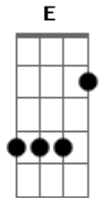

One Direction - I Want To Write You a Song

Tom: E
Intro: E

E A
I wanna write you a song,
E B A
one as beautiful as you are sweet.
A E B7 E
Just a hint of pain for the feeling that I get
A A B E
when you are gone, I wanna write you a song.

Verso 2:

E A
I wanna lend you my coat,
E B A
one that's as soft as your cheek.
A E
So when the world is cold,
B7 E A
you will have a hiding place you can go.
A B E
I wanna lend you my coat.

Pré-Refrão:

A E B Dbm A E B
Ooh, everything I need I get from you.
A E B Dbm A E B
Ooh, and giving back is all I wanna do.

Verso 3:

E A
I wanna build you a boat,
E B A

One as strong as you are free.

A B B7 E
So anytime you think that your heart is gonna sink
you know it won't, I wanna build you a boat.

Pré-Refrão:

A E B Dbm A E B
Ooh, everything I need I get from you.
A E B Dbm A E | Em | D
Ooh, and giving back is all I wanna do.

Instrumental: (E A)

(E B A)
(A B Dbm A B E)

Pré-Refrão:

A E B Dbm A E B
Ooh, everything I need I get from you.
A E B Dbm A E | Em | D
Ooh, and giving back is all I wanna do.

Verso 4:

E A
I wanna write you a song.
E B A
One to make your heart remember me.
A E B7 B E
So anytime I'm gone you can listen to my voice and sing along.
A B E A B E
I wanna write you a song, I wanna write you a song.
(A E B)

Acordes

© ukulele-chords.com