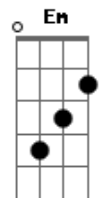

© ukulele-chords.com