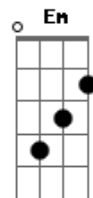

© ukulele-chords.com