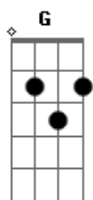

One Direction - Girl Almighty

Tom: A

(com acordes na forma de G)
 Capotraste na 2ª casa
 Intro: 2x: G Bm Am Em D

^G
 Her laugh is as loud as as many ambulances
 As it takes to save the saviour, ^D Oh, no no no

^G
 She floats through the room
 On a big balloon
 Some say she's such a fake
 That her love is made of no, ^D no no no

^G
 Let's have another toast
 To the girl almighty
 Let's pray we stay young
 Stay made out of lightning ^D G C D C D C

^G
 Am I the only, only believer
 There's something happening here
 There's something happening here

^G
 The only, only believer
 There's something happening here
 I hope you feel what I'm feeling too ^{G Bm}

Am
 I get down, I get down
 Em ^D G Bm
 I get down on my knees for you
 Am
 I get down, I get down
 Em ^D
 I get down on my knees
 Am ^D (G)
 I'd get down on my knees for you

Acordes

© ukulele-chords.com