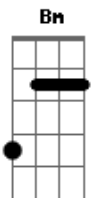

© ukulele-chords.com