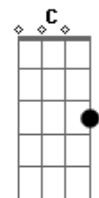

© ukulele-chords.com