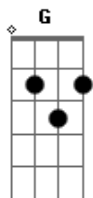

© ukulele-chords.com

© ukulele-chords.com