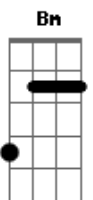

© ukulele-chords.com