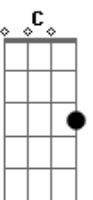

© ukulele-chords.com