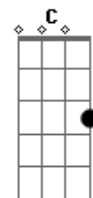

© ukulele-chords.com