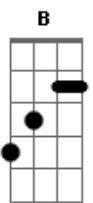

One Direction - Drag Me Down

Tom: B
Intro: B D A G

B D A
I've got fire for a heart, I'm not scared of the dark

B D A
You've never seen it look so easy
I got a river for a soul and baby you're a boat

B D A
Baby, you're my only reason

B D A
If I didn't have you there would be nothing left

B D A
The shell of a man that could never be his best
If I didn't have you I'd never see the sun

B D A
You taught me how to be someone, yeah

Refrão:
B D A G
All my life you stood by me when no one else was ever behind me

B D A G
With your love, nobody can drag me down

B D A G
Nobody, nobody

B D A G
Nobody can drag me down

B D A G
Nobody, nobody

B D A G
Nobody can drag me down

Refrão 2x:
B D A G
All my life you stood by me when no one else was ever behind me

B D A G
All these lights that can't blind me

B D A G
With your love, nobody can drag me down

B D A G
Nobody, nobody

B D A G
Nobody can drag me down

B D A G
Nobody, nobody

B D A G
Nobody can drag me down

Acordes