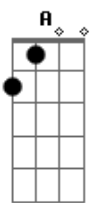

© ukulele-chords.com