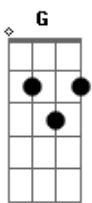

© ukulele-chords.com