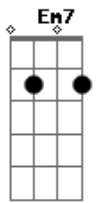

© ukulele-chords.com