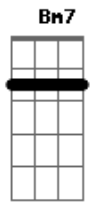

© ukulele-chords.com