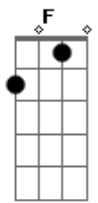

Refrão:

G
Here, we go again
A7
Another go around for all of my friends
C
Another night stopped, will it ever end
G
Here we go again
Am7
Another go around for all of my friends
C
Another night stopped, will it never end
Guitar riff
We're never coming back down
pause C Em7 Am7 C
Yeah we're looking down on the cloy-----ds

Verso 2:

C Em7
I know you say, that you don't like it complicated
Am7 Bm7 C
That you are tired of all the changes
Em7 Am7 Bm7

Well love is always, always changing
Woah
C Em7
Someday, you're gonna see the things that I see
Am7 Bm7 C
You're gonna want the air that I breathe
Em7 Am7
You're gonna wish you never left me

Refrão 2:

G
Here, we go again
A7
Another go around for all of my friends
C
Another night stopped, will it ever end
G
Here we go again
Am7
Another go around for all of my friends
C
Another night stopped, will it never end
Guitar riff
We're never coming back down
pause C Em7 Am7 C
Yeah we're looking down on the cloy-----ds

Ponte:

G
And we go and we go and we go and we don't stop
A7
But we don't, no we don't, no we don't, ever go out
C
And we go and we go and we go and we don't stop
G
But we don't, no we don't, no we don't, ever go out

Outro:

G
Here, we go again
A7
Another go around for all of my friends
C
Another night stopped, will it ever end x4

Acordes

© ukulele-chords.com