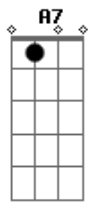

© ukulele-chords.com