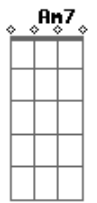

© ukulele-chords.com