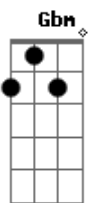

© ukulele-chords.com