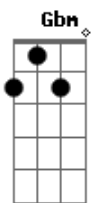

One Direction - 18

Tom: A

Intro: 2x: A A

A A
I got a heart and I got a soul

D A
Believe me, I lose them both

A
We made a star

A
Be it a false one, I know

D A
Baby, I don't want to feel alone

A D A E
I wanna love like you made me feel when we were 18

A D A E A
I wanna love like you made me feel when we were 18

Acordes

© ukulele-chords.com

© ukulele-chords.com

© ukulele-chords.com

© ukulele-chords.com