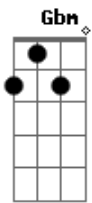

One Direction - 18

Tom: A

Intro: 2x: A A

A A
I got a heart and I got a soul

D A
Believe me, I lose them both

A
We made a star

A
Be it a false one, I know

D A
Baby, I don't want to feel alone

A D A E
I wanna love like you made me feel when we were 18

A D A E A
I wanna love like you made me feel when we were 18

Acordes

© ukulele-chords.com

© ukulele-chords.com

© ukulele-chords.com

© ukulele-chords.com