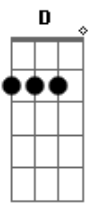

© ukulele-chords.com