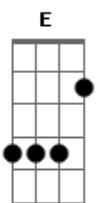

© ukulele-chords.com