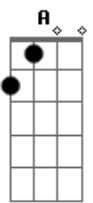

A
We made a star

A
Be it a false one, I know

D A
Baby, I don't want to feel alone

E Gbm
So kiss me where I lay down

E Gbm
My hands pressed through your cheeks

E A D
A long way from the playground

A D A
I have loved you since we were 18

A D A
Long before we both thought the same thing

E A
To be loved, to be in love

A D A E
All I can do is say that these arms

E
Were made for holding you

A D A E
I wanna love like you made me feel when we were 18

(A A) 2x

A
We took a chance

E Gbm
God knows, we tried

D
Yet all along

A
I knew we'd be fine

A A D A
So pour me a drink, oh love
Let's split the night wide open
And we'll see everything

We can live in love in slow motion, motion, motion

E Gbm

So kiss me where I lay down

E Gbm
My hands pressed through your cheeks

E A D
A long way from the playground

A D A
I have loved you since we were 18

A D A
Long before we both thought the same thing

E A
To be loved, to be in love

A D A E
All I can do is say that these arms

E
Were made for holding you

A D A E
I wanna love like you made me feel when we were 18

A D
When we were 18

E Gbm
Oh Lord

A D
When we were 18

E Gbm
So kiss me where I lay down

E Gbm
My hands pressed through your cheeks

E A D
A long way from the playground

A D A
I have loved you since we were 18

A D A
Long before we both thought the same thing

E A
To be loved, to be in love

A D A E
All I can do is say that these arms

E
Were made for holding you

A D A E
I wanna love like you made me feel when we were 18

A D A E
I wanna love like you made me feel when we were 18

A D A E A
I wanna love like you made me feel when we were 18

Acordes

© ukulele-chords.com