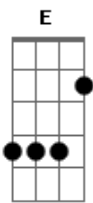

One Direction - 18

Tom: A

Intro: 2x: A A

A A
I got a heart and I got a soul

D A
Believe me, I lose them both

A
We made a star

A
Be it a false one, I know

D A
Baby, I don't want to feel alone

A D A E
I wanna love like you made me feel when we were 18

A D A E A
I wanna love like you made me feel when we were 18

Acordes

© ukulele-chords.com

© ukulele-chords.com

© ukulele-chords.com

© ukulele-chords.com