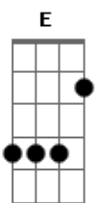

One Direction - 18

Tom: A

Intro: 2x: A A

A A
I got a heart and I got a soul

D A
Believe me, I lose them both

A
We made a star

A
Be it a false one, I know

D A
Baby, I don't want to feel alone

A D A E
I wanna love like you made me feel when we were 18

A D A E A
I wanna love like you made me feel when we were 18

Acordes

© ukulele-chords.com

© ukulele-chords.com

© ukulele-chords.com

© ukulele-chords.com