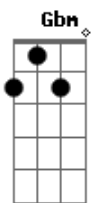

© ukulele-chords.com