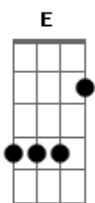

© ukulele-chords.com