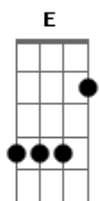

Omi - Cheerleader

Tom: E
Intro: E E B A (4x)

When I need motivation, my one solution is my
queen cause she' stay strong, yeah yeah
She is always in my corner, right there when I want her

All these other girls are tempting, but I'm empty when you're gone and they say

Pre-chorus:

Do you need me? Do you think I'm pretty?
Do I make you feel like cheating and I'm like no, not really cause

Oh I think that I found myself a cheerleader
She is always right there when I need her
Oh I think that I found myself a cheerleader

She is always right there when I need her

She walks like a model, she grants my wishes like a genie in a bottle, yeah yeah

Cause I'm the wizard of love and I got the magic wand

All these other girls are tempting, but I'm empty when you're gone and they say

E A B A (4x)
E E B A (4x)

She gives me love and affection, baby did I mention you're the only girl for me, no I don't need a next one
Mama loves you too, she thinks I made the right selection
Now all that's left to do is just for me to pop the question

Final: E A B A (4x)

Acordes

© ukulele-chords.com