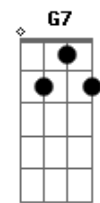

© ukulele-chords.com