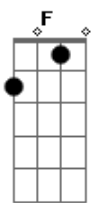

© ukulele-chords.com