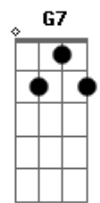

© ukulele-chords.com