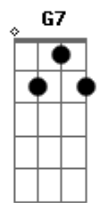

© ukulele-chords.com