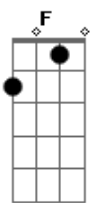

© ukulele-chords.com