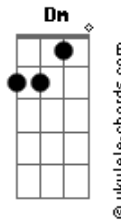

Ollie Wride - Juliette

tom:

Intro: F Bb Dm Bb C

F
Like a soldier on the battle field
Bb
I'm lost out here, without a shield
Dm
Nowhere to run, nowhere to hide
Bb C
I've been keeping it inside

Dm Bb F C C
Yeah, Juliette, you knew it from the start
Dm Bb F C C
Yea Juliette, you're tearing us apart (Come on Juliette)

F
It's still the same in this old town
Bb
And all they do is try to shoot you down
Dm
I've packed my bags, I'm gonna leave
Bb C Bb
It's getting hard but I still believe

Gm Dm C
I've been watching you watch me all evening (So come on)
Gm Dm C
And I know you don't forget this feeling (That I'm still on your mind)

Acordes

Dm Bb F C C
Juliette, you knew it from the start
Dm Bb F C C
Yea Juliette, you're tearing us apart
Dm Bb F C C
So come on Juliette, you wanna restart
F Bb Dm C C
Yea Juliette, you're tearing us apart

Dm C Bb C
So can you still hear me down the end of the line?
Dm C Bb C
'Cause all I want to know is that you're still mine (Do you feel it, Alright)

(Dm C Bb C)
(Dm F Bb C C)

F
Like a soldier on the battle field
Bb
I'm lost out here, without a shield
Dm Bb C
Nowhere to run, nowhere to hide
Dm Bb F C C
Juliette, you knew it from the start
Dm Bb F C C
Yea Juliette, you're tearing us apart

[Final] F Bb Dm Bb C