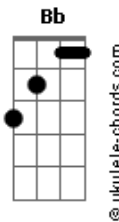

Ollie Wride - Juliette

tom:

Intro: F Bb Dm Bb C

F
Like a soldier on the battle field
Bb
I'm lost out here, without a shield
Dm
Nowhere to run, nowhere to hide
Bb C
I've been keeping it inside

Dm Bb F C C
Yeah, Juliette, you knew it from the start
Dm Bb F C C
Yea Juliette, you're tearing us apart (Come on Juliette)

F
It's still the same in this old town
Bb
And all they do is try to shoot you down
Dm
I've packed my bags, I'm gonna leave
Bb C Bb
It's getting hard but I still believe

Gm Dm C
I've been watching you watch me all evening (So come on)
Gm Dm C
And I know you don't forget this feeling (That I'm still on your mind)

Acordes

Dm Bb F C C
Juliette, you knew it from the start
Dm Bb F C C
Yea Juliette, you're tearing us apart
Dm Bb F C C
So come on Juliette, you wanna restart
F Bb Dm C C
Yea Juliette, you're tearing us apart

Dm C Bb C
So can you still hear me down the end of the line?
Dm C Bb C
'Cause all I want to know is that you're still mine (Do you feel it, Alright)

(Dm C Bb C)
(Dm F Bb C C)

F
Like a soldier on the battle field
Bb
I'm lost out here, without a shield
Dm Bb C
Nowhere to run, nowhere to hide
Dm Bb F C C
Juliette, you knew it from the start
Dm Bb F C C
Yea Juliette, you're tearing us apart