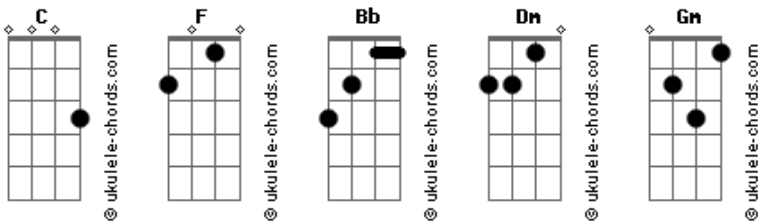

Ollie Wride - Juliette

tom:

Intro: F Bb Dm Bb C

F
Like a soldier on the battle field
Bb
I'm lost out here, without a shield
Dm
Nowhere to run, nowhere to hide
Bb C
I've been keeping it inside

Dm Bb F C C
Yeah, Juliette, you knew it from the start
Dm Bb F C C
Yea Juliette, you're tearing us apart (Come on Juliette)

F
It's still the same in this old town
Bb
And all they do is try to shoot you down
Dm
I've packed my bags, I'm gonna leave
Bb C Bb
It's getting hard but I still believe

Gm Dm C
I've been watching you watch me all evening (So come on)
Gm Dm C
And I know you don't forget this feeling (That I'm still on your mind)

Acordes

Dm Bb F C C
Juliette, you knew it from the start
Dm Bb F C C
Yea Juliette, you're tearing us apart
Dm Bb F C C
So come on Juliette, you wanna restart
F Bb Dm C C
Yea Juliette, you're tearing us apart

Dm C Bb C
So can you still hear me down the end of the line?
Dm C Bb C
'Cause all I want to know is that you're still mine (Do you feel it, Alright)

(Dm C Bb C)
(Dm F Bb C C)

F
Like a soldier on the battle field
Bb
I'm lost out here, without a shield
Dm Bb C
Nowhere to run, nowhere to hide