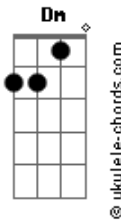

Ollie Wride - Juliette

tom:

Intro: F Bb Dm Bb C

F
Like a soldier on the battle field
Bb
I'm lost out here, without a shield
Dm
Nowhere to run, nowhere to hide
Bb C
I've been keeping it inside

Dm Bb F C C
Yeah, Juliette, you knew it from the start
Dm Bb F C C
Yea Juliette, you're tearing us apart (Come on Juliette)

F
It's still the same in this old town
Bb
And all they do is try to shoot you down
Dm
I've packed my bags, I'm gonna leave
Bb C Bb
It's getting hard but I still believe

Gm Dm C
I've been watching you watch me all evening (So come on)
Gm Dm C
And I know you don't forget this feeling (That I'm still on your mind)

Acordes

Dm Bb F C C
Juliette, you knew it from the start
Dm Bb F C C
Yea Juliette, you're tearing us apart
Dm Bb F C C
So come on Juliette, you wanna restart
F Bb Dm C C
Yea Juliette, you're tearing us apart

Dm C Bb C
So can you still hear me down the end of the line?
Dm C Bb C
'Cause all I want to know is that you're still mine (Do you feel it, Alright)

(Dm C Bb C)
(Dm F Bb C C)

F
Like a soldier on the battle field
Bb
I'm lost out here, without a shield
Dm Bb C
Nowhere to run, nowhere to hide
Dm Bb F C C
Juliette, you knew it from the start
Dm Bb F C C
Yea Juliette, you're tearing us apart

[Final] F Bb Dm Bb C