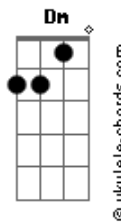

Ollie Wride - Juliette

tom:

Intro: F Bb Dm Bb C

F
Like a soldier on the battle field
Bb
I'm lost out here, without a shield
Dm
Nowhere to run, nowhere to hide
Bb C
I've been keeping it inside

Dm Bb F C C
Yeah, Juliette, you knew it from the start
Dm Bb F C C
Yea Juliette, you're tearing us apart (Come on Juliette)

F
It's still the same in this old town
Bb
And all they do is try to shoot you down
Dm
I've packed my bags, I'm gonna leave
Bb C Bb
It's getting hard but I still believe

Gm Dm C
I've been watching you watch me all evening (So come on)
Gm Dm C
And I know you don't forget this feeling (That I'm still on your mind)

Acordes

Dm Bb F C C
Juliette, you knew it from the start
Dm Bb F C C
Yea Juliette, you're tearing us apart
Dm Bb F C C
So come on Juliette, you wanna restart
F Bb Dm C C
Yea Juliette, you're tearing us apart

Dm C Bb C
So can you still hear me down the end of the line?
Dm C Bb C
'Cause all I want to know is that you're still mine (Do you feel it, Alright)

(Dm C Bb C)
(Dm F Bb C C)

F
Like a soldier on the battle field
Bb
I'm lost out here, without a shield
Dm Bb C
Nowhere to run, nowhere to hide
Dm Bb F C C
Juliette, you knew it from the start
Dm Bb F C C
Yea Juliette, you're tearing us apart

[Final] F Bb Dm Bb C