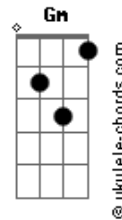

Ollie Wride - Juliette

tom:

Intro: F Bb Dm Bb C

F
Like a soldier on the battle field
Bb
I'm lost out here, without a shield
Dm
Nowhere to run, nowhere to hide
Bb C
I've been keeping it inside

Dm Bb F C C
Yeah, Juliette, you knew it from the start
Dm Bb F C C
Yea Juliette, you're tearing us apart (Come on Juliette)

F
It's still the same in this old town
Bb
And all they do is try to shoot you down
Dm
I've packed my bags, I'm gonna leave
Bb C Bb
It's getting hard but I still believe

Gm Dm C
I've been watching you watch me all evening (So come on)
Gm Dm C
And I know you don't forget this feeling (That I'm still on your mind)

Acordes

Dm Bb F C C
Juliette, you knew it from the start
Dm Bb F C C
Yea Juliette, you're tearing us apart
Dm Bb F C C
So come on Juliette, you wanna restart
F Bb Dm C C
Yea Juliette, you're tearing us apart

Dm C Bb C
So can you still hear me down the end of the line?
Dm C Bb C
'Cause all I want to know is that you're still mine (Do you feel it, Alright)

(Dm C Bb C)
(Dm F Bb C C)

F
Like a soldier on the battle field
Bb
I'm lost out here, without a shield
Dm Bb C
Nowhere to run, nowhere to hide
Dm Bb F C C
Juliette, you knew it from the start
Dm Bb F C C
Yea Juliette, you're tearing us apart

[Final] F Bb Dm Bb C