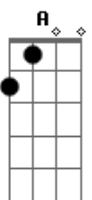

© ukulele-chords.com