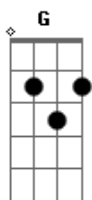

© ukulele-chords.com