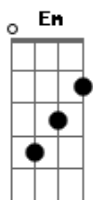

© ukulele-chords.com

© ukulele-chords.com