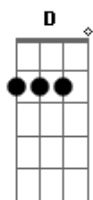

Ollie MN - Sad Boy With a Guitar

tom:
D
What the world needs now
D Em
Is another sad boy with a guitar
G D
You've got to whine so loud
G D
If you want them to make you a star
Em G
Sing something about her eyes or staring out into the sunrise
D
Doesn't matter if it rhymes
Em
G
Maybe some girl broke your heart and you've been drinking
whiskey after dark
D

Something along those lines
Bm A
The bigger the personal crisis the higher the ticket prices
G
So get up there and grab it, develop a drug habit
Bm A
You've never ever felt this low but it sounds great on the
radio
G A
D
As soon as the teens buy it get yourself a Porsche to cry in,
oh
A G D
Oh, oh, oh
A G D
Oh, oh, oh
A G D
Oh, oh
G D
Oooo, ooo

Acordes