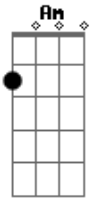

© ukulele-chords.com