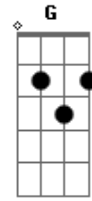

© ukulele-chords.com