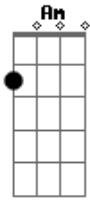

© ukulele-chords.com