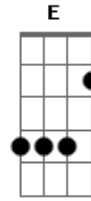

© ukulele-chords.com