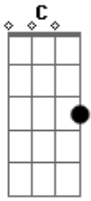

Olivia Rodrigo - Sad Tune

tom:
C
I know I'm a stop on the way to your soulmate
C Em Am F
I'll fill you up but only while you wait
C
You're everything to me
Em
I see my future in your eyes
Am
But I know when you're kissing me
F

You're just killing time
C E
It's okay I know my place
Am F G
I know I'm a stop on the way
C
To your soulmate
C Em Am
Ah ah ah
C Em Am
Ooh ooh ooh oooh
[Final] F G C

Acordes

© ukulele-chords.com