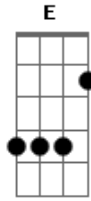

© ukulele-chords.com