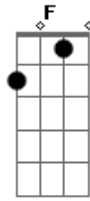

© ukulele-chords.com