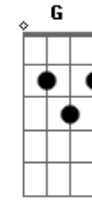

© ukulele-chords.com