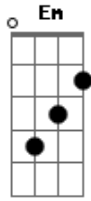

© ukulele-chords.com