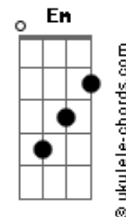

Olivia Rodrigo - Can't Catch Me Now

tom:
Capotraste na 2ª casa
Intro: Am7 C F7M
Am7 C F7M

[Primeira Parte]

Am7 C F7M
There's blood on the side of the mountain
Am7 C F7M
There's writin' all over the wall
Am7 C F7M
Shadows of us are still dancin'
Dm G
In every room and every hall
Am7 C F7M
The snow fallin' over the city
Am7 C F7M
You thought that it would wash away
Am7 C F7M
The bitter taste of my fury
Dm G
And all of the messes you made
Dm G
Yeah, you think that you got away

[Refrão]

Am7 C F7M
But I'm in the trees, I'm in the breeze
Am7 C F7M
My footsteps on the ground
Am7 C F7M
You'll see my face in every place
Dm G
But you can't catch me now
Am7 C F7M
Through wading grass, the months will pass
Am7 C F7M
You'll feel it all around
Am7 C F7M Dm G
I'm here, I'm there, I'm everywhere but you can't catch me now
Dm G
No, you can't catch me now

[Segunda Parte]

Am7 C F7M
Bet you thought I'd never do it
Am7 C F7M
Thought it'd go over my head
Am7 C F7M
I bet you figured I'd pass with the winter
Dm G
Be somethin' easy to forget
Dm G
Oh, you think I'm gone 'cause I left

[Refrão]

Am7 C F7M
But I'm in the trees, I'm in the breeze
Am7 C F7M
My footsteps on the ground

Acordes

Am7 C F7M
You'll see my face in every place
Dm G
But you can't catch me now
Am7 C F7M
Through wading grass, the months will pass
Am7 C F7M
You'll feel it all around
Am7 C F7M Dm G
I'm here, I'm there, I'm everywhere but you can't catch me now
Dm G
No, you can't catch me now

[Pós-refrão]

Am7 C F7M
Ooh-oooh-oooh
Am7 C F7M
Ooh-oooh-oooh
Am7 C F7M
Ooh-oooh-oooh
Dm G
Ooh-oooh-oooh

[Ponte]

Am Em F7M
You can't, you can't catch me now
G Am
I'm comin' like a storm into your town
Em F7M
You can't, you can't catch me now
G Am
I'm higher than the hopes that you brought down
Em F7M
You can't, you can't catch me now
G Am
I'm comin' like a storm into your town
Em F7M
You can't, you can't catch me now
G Am
I'm higher than the hopes that you brought down
Em F7M
You can't, you can't catch me now
G Am
I'm comin' like a storm into your town
Em F7M
You can't, you can't catch me now
G Am7 C F7M
You can't, you can't, you can't

(Am7 C F7M)

[Final]

Am7 C F7M
There's blood on the side of the mountain
Am7 C F7M
It's turnin' a new shade of red
Am7 C F7M
Yeah, sometimes the fire you founded
Dm G
Don't burn the way you'd expect
Dm G
Yeah, you thought that this was the end