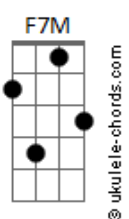

Olivia Rodrigo - Can't Catch Me Now

tom:
Bm (forma dos acordes no tom de Am)
Capotraste na 2ª casa
Intro: Am7 C F7M
Am7 C F7M

[Primeira Parte]

Am7 C F7M
There's blood on the side of the mountain
Am7 C F7M
There's writin' all over the wall
Am7 C F7M
Shadows of us are still dancin'
Dm G
In every room and every hall
Am7 C F7M
The snow fallin' over the city
Am7 C F7M
You thought that it would wash away
Am7 C F7M
The bitter taste of my fury
Dm G
And all of the messes you made
Dm G
Yeah, you think that you got away

[Refrão]

Am7 C F7M
But I'm in the trees, I'm in the breeze
Am7 C F7M
My footsteps on the ground
Am7 C F7M
You'll see my face in every place
Dm G
But you can't catch me now
Am7 C F7M
Through wading grass, the months will pass
Am7 C F7M
You'll feel it all around
Am7 C F7M Dm G
I'm here, I'm there, I'm everywhere but you can't catch me now
Dm G
No, you can't catch me now

[Segunda Parte]

Am7 C F7M
Bet you thought I'd never do it
Am7 C F7M
Thought it'd go over my head
Am7 C F7M
I bet you figured I'd pass with the winter
Dm G
Be somethin' easy to forget
Dm G
Oh, you think I'm gone 'cause I left

[Refrão]

Am7 C F7M
But I'm in the trees, I'm in the breeze
Am7 C F7M
My footsteps on the ground

Acordes

Am7 C F7M
You'll see my face in every place
Dm G
But you can't catch me now
Am7 C F7M
Through wading grass, the months will pass
Am7 C F7M
You'll feel it all around
Am7 C F7M Dm G
I'm here, I'm there, I'm everywhere but you can't catch me now
Dm G
No, you can't catch me now

[Pós-refrão]

Am7 C F7M
Ooh-oooh-oooh
Am7 C F7M
Ooh-oooh-oooh
Am7 C F7M
Ooh-oooh-oooh
Dm G
Ooh-oooh-oooh

[Ponte]

Am Em F7M
You can't, you can't catch me now
G Am
I'm comin' like a storm into your town
Em F7M
You can't, you can't catch me now
G Am
I'm higher than the hopes that you brought down
Em F7M
You can't, you can't catch me now
G Am
I'm comin' like a storm into your town
Em F7M
You can't, you can't catch me now
G Am
I'm higher than the hopes that you brought down
Em F7M
You can't, you can't catch me now
G Am
I'm comin' like a storm into your town
Em F7M
You can't, you can't catch me now
G Am7 C F7M
You can't, you can't, you can't

(Am7 C F7M)

[Final]

Am7 C F7M
There's blood on the side of the mountain
Am7 C F7M
It's turnin' a new shade of red
Am7 C F7M
Yeah, sometimes the fire you founded
Dm G
Don't burn the way you'd expect
Dm G
Yeah, you thought that this was the end