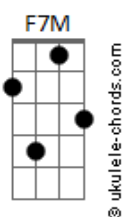

Olivia Rodrigo - Can't Catch Me Now

tom:
Capotraste na 2ª casa
Intro: Am7 C F7M
Am7 C F7M

[Primeira Parte]

Am7 C F7M
There's blood on the side of the mountain
Am7 C F7M
There's writin' all over the wall
Am7 C F7M
Shadows of us are still dancin'
Dm G
In every room and every hall
Am7 C F7M
The snow fallin' over the city
Am7 C F7M
You thought that it would wash away
Am7 C F7M
The bitter taste of my fury
Dm G
And all of the messes you made
Dm G
Yeah, you think that you got away

[Refrão]

Am7 C F7M
But I'm in the trees, I'm in the breeze
Am7 C F7M
My footsteps on the ground
Am7 C F7M
You'll see my face in every place
Dm G
But you can't catch me now
Am7 C F7M
Through wading grass, the months will pass
Am7 C F7M
You'll feel it all around
Am7 C F7M Dm G
I'm here, I'm there, I'm everywhere but you can't catch me now
Dm G
No, you can't catch me now

[Segunda Parte]

Am7 C F7M
Bet you thought I'd never do it
Am7 C F7M
Thought it'd go over my head
Am7 C F7M
I bet you figured I'd pass with the winter
Dm G
Be somethin' easy to forget
Dm G
Oh, you think I'm gone 'cause I left

[Refrão]

Am7 C F7M
But I'm in the trees, I'm in the breeze
Am7 C F7M
My footsteps on the ground

Acordes

Am7 C F7M
You'll see my face in every place
Dm G
But you can't catch me now
Am7 C F7M
Through wading grass, the months will pass
Am7 C F7M
You'll feel it all around
Am7 C F7M Dm G
I'm here, I'm there, I'm everywhere but you can't catch me now
Dm G
No, you can't catch me now

[Pós-refrão]

Am7 C F7M
Ooh-oooh-oooh
Am7 C F7M
Ooh-oooh-oooh
Am7 C F7M
Ooh-oooh-oooh
Dm G
Ooh-oooh-oooh

[Ponte]

Am Em F7M
You can't, you can't catch me now
G Am
I'm comin' like a storm into your town
Em F7M
You can't, you can't catch me now
G Am
I'm higher than the hopes that you brought down
Em F7M
You can't, you can't catch me now
G Am
I'm comin' like a storm into your town
Em F7M
You can't, you can't catch me now
G Am
I'm higher than the hopes that you brought down
Em F7M
You can't, you can't catch me now
G Am
I'm comin' like a storm into your town
Em F7M
You can't, you can't catch me now
G Am7 C F7M
You can't, you can't, you can't

(Am7 C F7M)

[Final]

Am7 C F7M
There's blood on the side of the mountain
Am7 C F7M
It's turnin' a new shade of red
Am7 C F7M
Yeah, sometimes the fire you founded
Dm G
Don't burn the way you'd expect
Dm G
Yeah, you thought that this was the end