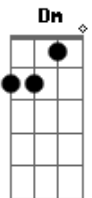

Olivia Newton-John - I Can't Help It

tom:

Intro: **Bb** **F**

F
Now, I

Gm **F**
Baby, what a fool I am

Gm **F**
First point I'll paint a man

Dm
Am I

Am **Bb**
And you, You're the heart or be round

Bb
Giving me a chance to go on believing

Dm **G7**
Girl, you gotta go on believing

Dm **G7**
You gotta go on believing

Acordes

© ukulele-chords.com

© ukulele-chords.com

© ukulele-chords.com

© ukulele-chords.com