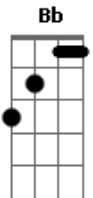

Olivia Newton-John - I Can't Help It

tom:

Intro: **Bb** **F**

F
Now, I

Gm **F**
Baby, what a fool I am

Gm **F**
First point I'll paint a man

Dm
Am I

Am **Bb**
And you, You're the heart or be round

F
I can't survive

Dm **Am**
Love, take away the lonely days gone by

Gm
Make it every day for you and I

Bb
Giving me a chance to go on believing

Dm **G7**

Girl, you gotta go on believing

Dm **G7**
You gotta go on believing

Bb **C7**
You would be gone

Bb
But I can't help it

Every moment that I think about you

Every day and every night without you

F
I can't survive

Dm **Am**
Love, take away the lonely days gone by

Gm
Make it every day for you and I

Bb
Giving me a chance to go on believing

Dm **G7**
Girl, you gotta go on believing

Dm **G7**
You gotta go on believing

Acordes

© ukulele-chords.com

© ukulele-chords.com

© ukulele-chords.com

© ukulele-chords.com