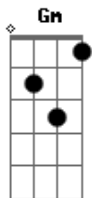

Olivia Newton-John - I Can't Help It

tom:

Intro: **Bb** **F**

F
Now, I

Gm **F**
Baby, what a fool I am

Gm **F**
First point I'll paint a man

Dm
Am I

Am **Bb**
And you, You're the heart or be round

Bb **C7**
You would be gone

Bb
But I can't help it

Every moment that I think about you

Every day and every night without you

F
I can't survive

Dm **Am**
Love, take away the lonely days gone by

Gm
Make it every day for you and I

Bb
Giving me a chance to go on believing

Dm **G7**
Girl, you gotta go on believing

Dm **G7**
You gotta go on believing

Acordes

© ukulele-chords.com

© ukulele-chords.com

© ukulele-chords.com

© ukulele-chords.com