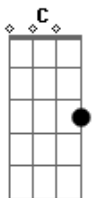

© ukulele-chords.com