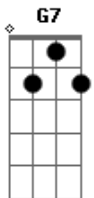

© ukulele-chords.com