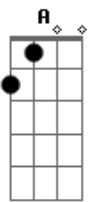

Olivia Dean - Messy

tom:

Intro: Bm A
Trying to make the shapes, you're dying to see
Always kept it tidy
Never really known the right shapes
If it goes you can let it
Its okay to regret it
I'm on your side
Don't need to be ready
It's okay if it's messy
I'm on your side
(Bm A E7)

Sometimes I dream of driving
In double yellow lining
And hitting seventy-one down the m25

Acordes

© ukulele-chords.com