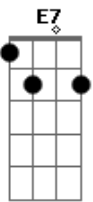

# Olivia Dean - Messy

tom:

Intro: Bm A  
 Trying to make the shapes, you're dying to see  
 Always kept it tidy  
 Never really known the right shapes  
 If it goes you can let it  
 Its okay to regret it  
 I'm on your side  
 Don't need to be ready  
 It's okay if it's messy  
 I'm on your side  
 ( Bm A E7 )

Sometimes I dream of driving  
 In double yellow lining  
 And hitting seventy-one down the m25

## Acordes

© ukulele-chords.com

© ukulele-chords.com

© ukulele-chords.com

Ignoring that noisy backseat driver

If it goes you can let it  
 Its okay to regret it  
 I'm on your side  
 Don't need to be ready  
 It's okay if it's messy  
 I'm on your side