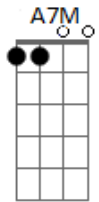

Olivia Dean - Messy

tom:

Intro: **Bm** **A**
 Trying to make the shapes, you're dying to see
 Always kept it tidy
 Never really known the right shapes
 If it goes you can let it
 Its okay to regret it
 I'm on your side
 Don't need to be ready
 It's okay if it's messy
 I'm on your side
 (**Bm** **A7M** **E7**)

Sometimes I dream of driving
 In double yellow lining
 And hitting seventy-one down the m25

Acordes

© ukulele-chords.com

© ukulele-chords.com

© ukulele-chords.com

© ukulele-chords.com

Ignoring that noisy backseat driver
 If it goes you can let it
 Its okay to regret it
 I'm on your side
 Don't need to be ready
 It's okay if it's messy
 I'm on your side
 (**Bm** **A7M** **E7**)
 (**Bm** **A7M** **E7**)
 Hmm
 It's a little bit messy
 It's a little bit messy
 Little, little
 I'm a little bit messy
 I'm a little bit messy