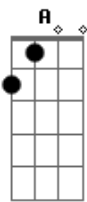

Olivia Dean - Messy

tom:

Intro: **Bm** **A**
 Trying to make the shapes, you're dying to see
 Always kept it tidy
 Never really known the right shapes
 If it goes you can let it
 Its okay to regret it
 I'm on your side
 Don't need to be ready
 It's okay if it's messy
 I'm on your side
 (**Bm** **A7M** **E7**)

Sometimes I dream of driving
 In double yellow lining
 And hitting seventy-one down the m25

Acordes

© ukulele-chords.com

© ukulele-chords.com

© ukulele-chords.com

© ukulele-chords.com

Ignoring that noisy backseat driver
 If it goes you can let it
 Its okay to regret it
 I'm on your side
 Don't need to be ready
 It's okay if it's messy
 I'm on your side
 (**Bm** **A7M** **E7**)
 (**Bm** **A7M** **E7**)
 Hmm
 It's a little bit messy
 It's a little bit messy
 Little, little
 I'm a little bit messy
 I'm a little bit messy