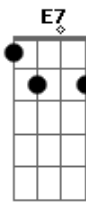

Olivia Dean - Messy

tom:

Intro: **Bm** **A**
 Trying to make the shapes, you're dying to see
 Always kept it tidy
 Never really known the right shapes
 If it goes you can let it
 Its okay to regret it
 I'm on your side
 Don't need to be ready
 It's okay if it's messy
 I'm on your side
 (**Bm** **A7M** **E7**)

Sometimes I dream of driving
 In double yellow lining
 And hitting seventy-one down the m25

Acordes

© ukulele-chords.com

© ukulele-chords.com

© ukulele-chords.com

© ukulele-chords.com

Ignoring that noisy backseat driver

If it goes you can let it
 Its okay to regret it
 I'm on your side
 Don't need to be ready
 It's okay if it's messy
 I'm on your side

(**Bm** **A7M** **E7**)
 (**Bm** **A7M** **E7**)

Hmm
 It's a little bit messy
 It's a little bit messy
 Little, little
 I'm a little bit messy
 I'm a little bit messy