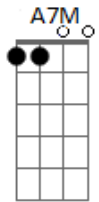

Olivia Dean - Messy

tom:

Intro: **Bm** **A**
 Trying to make the shapes, you're dying to see
 Always kept it tidy
 Never really known the right shapes
 If it goes you can let it
 Its okay to regret it
 I'm on your side
 Don't need to be ready
 It's okay if it's messy
 I'm on your side
 (**Bm** **A7M** **E7**)

Sometimes I dream of driving
 In double yellow lining
 And hitting seventy-one down the m25

Acordes

© ukulele-chords.com

© ukulele-chords.com

© ukulele-chords.com

© ukulele-chords.com

Ignoring that noisy backseat driver