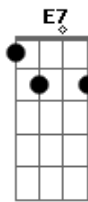

Olivia Dean - Messy

tom:

Intro: **Bm** **A**
 Trying to make the shapes, you're dying to see
 Always kept it tidy
 Never really known the right shapes
 If it goes you can let it
 Its okay to regret it
 I'm on your side
 Don't need to be ready
 It's okay if it's messy
 I'm on your side
 (**Bm** **A7M** **E7**)

Sometimes I dream of driving
 In double yellow lining
 And hitting seventy-one down the m25

Acordes

© ukulele-chords.com

© ukulele-chords.com

© ukulele-chords.com

© ukulele-chords.com

Ignoring that noisy backseat driver
 If it goes you can let it
 Its okay to regret it
 I'm on your side
 Don't need to be ready
 It's okay if it's messy
 I'm on your side
 (**Bm** **A7M** **E7**)
 (**Bm** **A7M** **E7**)
 Hmm
 It's a little bit messy
 It's a little bit messy
 Little, little
 I'm a little bit messy
 I'm a little bit messy