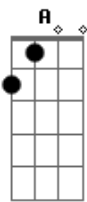

Olivia Dean - Messy

tom:

Intro: **Bm** **A**
 Trying to make the shapes, you're dying to see
 Always kept it tidy
 Never really known the right shapes
 If it goes you can let it
 Its okay to regret it
 I'm on your side
 Don't need to be ready
 It's okay if it's messy
 I'm on your side
 (**Bm** **A7M** **E7**)

Sometimes I dream of driving
 In double yellow lining
 And hitting seventy-one down the m25

Acordes

© ukulele-chords.com

© ukulele-chords.com

© ukulele-chords.com

© ukulele-chords.com

Ignoring that noisy backseat driver