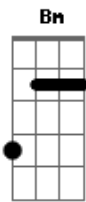

Olivia Dean - Messy

tom:

Intro: **Bm** **A**
 Trying to make the shapes, you're dying to see
 Always kept it tidy
 Never really known the right shapes
 If it goes you can let it
 Its okay to regret it
 I'm on your side
 Don't need to be ready
 It's okay if it's messy
 I'm on your side
 (**Bm** **A7M** **E7**)

Sometimes I dream of driving
 In double yellow lining
 And hitting seventy-one down the m25

Acordes

© ukulele-chords.com

© ukulele-chords.com

© ukulele-chords.com

© ukulele-chords.com

Ignoring that noisy backseat driver

If it goes you can let it
 Its okay to regret it
 I'm on your side
 Don't need to be ready
 It's okay if it's messy
 I'm on your side

(**Bm** **A7M** **E7**)
 (**Bm** **A7M** **E7**)

Hmm
 It's a little bit messy
 It's a little bit messy
 Little, little
 I'm a little bit messy
 I'm a little bit messy