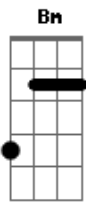

Olivia Dean - Messy

tom:

Intro: **Bm** **A**
 Trying to make the shapes, you're dying to see
 Always kept it tidy
 Never really known the right shapes
 If it goes you can let it
 Its okay to regret it
 I'm on your side
 Don't need to be ready
 It's okay if it's messy
 I'm on your side
 (**Bm** **A7M** **E7**)

Sometimes I dream of driving
 In double yellow lining
 And hitting seventy-one down the m25

Acordes

© ukulele-chords.com

© ukulele-chords.com

© ukulele-chords.com

© ukulele-chords.com

Ignoring that noisy backseat driver
 If it goes you can let it
 Its okay to regret it
 I'm on your side
 Don't need to be ready
 It's okay if it's messy
 I'm on your side
 (**Bm** **A7M** **E7**)
 (**Bm** **A7M** **E7**)
 Hmm
 It's a little bit messy
 It's a little bit messy
 Little, little
 I'm a little bit messy
 I'm a little bit messy