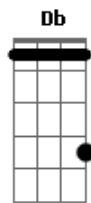

ukulele-chords.com