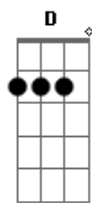

ukulele-chords.com