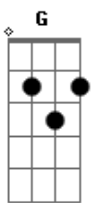

Fix up and be about it
'Cause my love is not a one way street
Eb Bb Db
They say distance can make the heart grow fonder

But for you I wonder
Bm Ab
'Cause if I'm not by your side
Db Bb
Are you still on mine?
Bm Abm
I was on the way down
?Eb
I've been on my knees this whole week
?Db
So when I need you most
?Gb
Will you be my echo?
Bm Abm
I was feelin' drowned out
?Eb
Searchin' for some sweet relief
?Bm
So when I need you most
Db Bm
Will you be my echo?
Abm Em
Will you be my echo?
Db Gb Bm
Will you be my echo?
Abm Em Db Gb
Will you be my echo?
I was feelin' drowned out
Searchin' for some sweet relief
So when I need you most
Eb Bb
Will you be my echo?
Db (Db D)
Will you be my echo?
(Ebm Bb)
Db
Will you be my echo?
(Ebm Bb)
?Db
Will you be my echo?
(Ebm Bb)
Db
Will you be my echo?
[Final] Ebm Bb Db
Eb Bb Db

Acordes

ukulele-chords.com