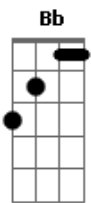

ukulele-chords.com