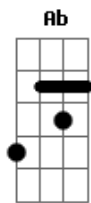

ukulele-chords.com