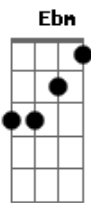

Olivia Dean - Echo

tom:

Intro: Ebm G Bb Db Ab
Eb Bb Db

Ebm Bb Db
I took 5 on the way home (Db D)

Called you for a little piece of mind
Eb Bb Db
Was out lookin' for some healin' (Db D)

But it seemed a little hard to find
Eb Bb Db
No man's an island, do you not see

That I need you?
Bm Ab Db Bb
As you need me
Eb Bb Db
A year, months, any weekend

Is no match for my loyalty
Eb Bb Db
I'm sweet, jumping to your defence (Db D)

Question would you do the same for me
Eb Bb Db
They say distance can make the heart grow fonder

But for you I wonder
Bm Ab
'Cause if I'm not by your side
Db Bb
Are you still on mine?
Bm Abm
I was on the way down
Eb
I've been on my knees this whole week
Db
So when I need you most
Gb
Will you be my echo?
Bm Abm
I was feelin' drowned out
Eb
Searchin' for some sweet relief
Bm
So when I need you most
Db
Will you be my echo?
Db (Db D)
Will you be my echo?
(Ebm Bb Db Db Db)
(Will you be my echo?)
Eb Bb Db
You don't have to move a mountain (Db D)
Just take a little weight off me
Eb Bb

Fix up and be about it
'Cause my love is not a one way street
Eb Bb Db
They say distance can make the heart grow fonder

But for you I wonder
Bm Ab
'Cause if I'm not by your side
Db Bb
Are you still on mine?
Bm Abm
I was on the way down
?Eb
I've been on my knees this whole week
?Db
So when I need you most
?Gb
Will you be my echo?
Bm Abm
I was feelin' drowned out
?Eb
Searchin' for some sweet relief
?Bm
So when I need you most
Db Bm
Will you be my echo?
Abm Em
Will you be my echo?
Db Gb Bm
Will you be my echo?
Abm Em Db Gb
Will you be my echo?
I was feelin' drowned out
Searchin' for some sweet relief
So when I need you most
Eb Bb
Will you be my echo?
Db (Db D)
Will you be my echo?
(Ebm Bb)
Db
Will you be my echo?
(Ebm Bb)
?Db
Will you be my echo?
(Ebm Bb)
Db
Will you be my echo?
[Final] Ebm Bb Db
Eb Bb Db

Acordes

ukulele-chords.com

ukulele-chords.com

ukulele-chords.com

ukulele-chords.com

ukulele-chords.com