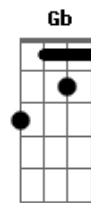

ukulele-chords.com