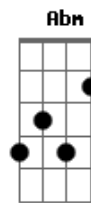

ukulele-chords.com