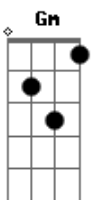

© ukulele-chords.com