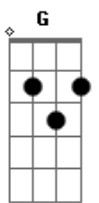

Oliver Tree - Invisible Man

tom:
 D D Gbm
 I sit alone, I feel like a ghost
 G
 Can she see me?
 Gm
 Does she know my heart's beating?
 D Gbm
 Do I exist, I am easy to miss
 G Gm
 Like a shadow at night, what a lonely life
 G Bm
 You should know, you're not alone
 Em Gbm
 Don't lose hope when your heart feels hopeless
 G Bm
 It's just fine, it'll be alright
 Em Gbm
 Hold on tight when your heart feels hopeless

I am the invisible man
 G
 If you look, you will find me
 Gm
 Come say hi when you can
 D Gb
 I am the invisible man
 G
 If you look, you will find me
 Gm
 Come say hi when you can
 D Gb G Gm
 Uhh-uhh uhh-uhh
 D
 The invisible man
 Gb
 Uhh-uhh- uhh-uhh
 G Gm
 Uhh-uhh-uhh-uhh

I am the invisible man
 G
 If you look, you will find me
 Gm
 Come say hi when you can
 D Gb
 I am the invisible man
 G
 If you look, you will find me
 Gm
 Come say hi when you can

Bm A
 Uhh-uhh- uhh-uhh
 D
 Uhh-uhh
 G Bm
 The invisible man
 A
 Uhh-uhh uhh-uhh
 D
 Uhh-uhh
 D
 The invisible man

Uhh-uhh
 Gb
 Uhh-uhh
 G
 Uhh-uhh
 Gm
 The invisible man
 D
 Uhh-uhh
 Gb
 Uhh-uhh
 G
 Uhh-uhh
 Gm
 The invisible man

Acordes

© ukulele-chords.com

© ukulele-chords.com

© ukulele-chords.com

© ukulele-chords.com