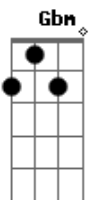

© ukulele-chords.com

© ukulele-chords.com