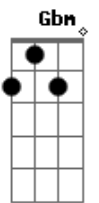

© ukulele-chords.com