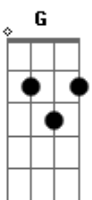

© ukulele-chords.com