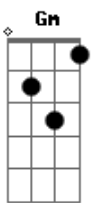

Oliver Tree - Invisible Man

tom:
 D D Gbm
 I sit alone, I feel like a ghost
 G
 Can she see me?
 Gm
 Does she know my heart's beating?
 D Gbm
 Do I exist, I am easy to miss
 G Gm
 Like a shadow at night, what a lonely life
 G Bm
 You should know, you're not alone
 Em Gbm
 Don't lose hope when your heart feels hopeless
 G Bm
 It's just fine, it'll be alright
 Em Gbm
 Hold on tight when your heart feels hopeless

I am the invisible man
 G
 If you look, you will find me
 Gm
 Come say hi when you can
 D Gb
 I am the invisible man
 G
 If you look, you will find me
 Gm
 Come say hi when you can
 D Gb G Gm
 Uhh-uhh uhh-uhh
 D
 The invisible man
 Gb
 Uhh-uhh- uhh-uhh
 G Gm
 Uhh-uhh-uhh-uhh

I am the invisible man
 G
 If you look, you will find me
 Gm
 Come say hi when you can
 D Gb
 I am the invisible man
 G
 If you look, you will find me
 Gm
 Come say hi when you can

Bm A
 Uhh-uhh- uhh-uhh
 D
 Uhh-uhh
 G Bm
 The invisible man
 A
 Uhh-uhh uhh-uhh
 D
 Uhh-uhh
 D
 The invisible man

Uhh-uhh
 Gb
 Uhh-uhh
 G
 Uhh-uhh
 Gm
 The invisible man
 D
 Uhh-uhh
 Gb
 Uhh-uhh
 G
 Uhh-uhh
 Gm
 The invisible man

Acordes

© ukulele-chords.com

© ukulele-chords.com

© ukulele-chords.com

© ukulele-chords.com