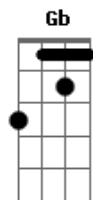

Oliver Tree - Invisible Man

tom:
D D Gbm
I sit alone, I feel like a ghost
G
Can she see me?
Gm
Does she know my heart's beating?
D Gbm
Do I exist, I am easy to miss
G Gm
Like a shadow at night, what a lonely life
G Bm
You should know, you're not alone
Em Gbm
Don't lose hope when your heart feels hopeless
G Bm
It's just fine, it'll be alright
Em Gbm
Hold on tight when your heart feels hopeless

I am the invisible man
G
If you look, you will find me
Gm
Come say hi when you can
D Gb
I am the invisible man
G
If you look, you will find me
Gm
Come say hi when you can
D Gb G Gm
Uhh-uhh uhh-uhh
D
The invisible man
Gb
Uhh-uhh- uhh-uhh
G Gm
Uhh-uhh-uhh-uhh

The invisible man
D Gb
I'm a lost soul, I'm invisible
G Gm
She doesn't care though, 'cause she doesn't know
D Gb
Please make it clear, can you tell me dear
G

Did I disappear like I never was here?
Bm
You should know, you're not alone
Em Gbm
Don't lose hope when your heart feels hopeless
G Bm
It's just fine, it'll be alright
Em Gbm
Hold on tight when your heart feels hopeless

I am the invisible man
G
If you look, you will find me
Gm
Come say hi when you can
D Gb
I am the invisible man
G
If you look, you will find me
Come say hi when you can

Bm A
Uhh-uhh- uhh-uhh
D
Uhh-uhh
G Bm
The invisible man
A
Uhh-uhh uhh-uhh
D
Uhh-uhh
D
The invisible man
Uhh-uhh
Gb
Uhh-uhh
G
Uhh-uhh
Gm
The invisible man
D
Uhh-uhh
Gb
Uhh-uhh
G
Uhh-uhh
Gm
The invisible man

Acordes

© ukulele-chords.com

© ukulele-chords.com

© ukulele-chords.com

© ukulele-chords.com

© ukulele-chords.com

© ukulele-chords.com

© ukulele-chords.com

© ukulele-chords.com