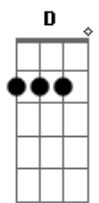

Oliver Tree - Invisible Man

tom:
D D Gbm
I sit alone, I feel like a ghost
G
Can she see me?
Gm
Does she know my heart's beating?
D Gbm
Do I exist, I am easy to miss
G Gm
Like a shadow at night, what a lonely life
G Bm
You should know, you're not alone
Em Gbm
Don't lose hope when your heart feels hopeless
G Bm
It's just fine, it'll be alright
Em Gbm
Hold on tight when your heart feels hopeless

I am the invisible man
G
If you look, you will find me
Gm
Come say hi when you can
D Gb
I am the invisible man
G
If you look, you will find me
Gm
Come say hi when you can
D Gb G Gm
Uhh-uhh uhh-uhh
D
The invisible man
Gb
Uhh-uhh- uhh-uhh
G Gm
Uhh-uhh-uhh-uhh

The invisible man
D Gb
I'm a lost soul, I'm invisible
G Gm
She doesn't care though, 'cause she doesn't know
D Gb
Please make it clear, can you tell me dear
G

Did I disappear like I never was here?
Bm
You should know, you're not alone
Em Gbm
Don't lose hope when your heart feels hopeless
G Bm
It's just fine, it'll be alright
Em Gbm
Hold on tight when your heart feels hopeless

I am the invisible man
G
If you look, you will find me
Gm
Come say hi when you can
D Gb
I am the invisible man
G
If you look, you will find me
Gm
Come say hi when you can

Bm A
Uhh-uhh- uhh-uhh
D
Uhh-uhh
G Bm
The invisible man
A
Uhh-uhh uhh-uhh
D
Uhh-uhh
D
The invisible man

Uhh-uhh
Gb
Uhh-uhh
G
Uhh-uhh
Gm
The invisible man
D
Uhh-uhh
Gb
Uhh-uhh
G
Uhh-uhh
Gm
The invisible man

Acordes

© ukulele-chords.com