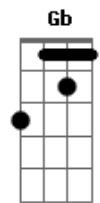

© ukulele-chords.com