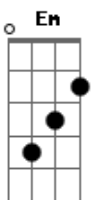

© ukulele-chords.com