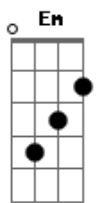

© ukulele-chords.com