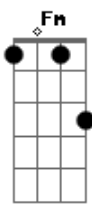

Oliver Tree - I'm Gone

tom:
 G
 Cm
 Tell me what you want, maybe I was wrong
 Bb
 Lately that's a lot, is this what you wanted?
 Tell me what you need, nothing comes for free
 Fm Eb
 Please just tell me what you wanted
 D Gm
 I wanted less and less I guess that
 D
 This is why I left

Eb Bb
 That's why I'm gone, forever long
 C
 I'm gone

They will always find you
 Eb Bb
 Gone, forever long
 Cm
 I'm gone
 C Cm F
 They will always find you

Cm
 I'm running out of options
 Bb D
 It happens way too often
 Gm Fm D
 I started running into problems again
 Bb D
 It happens way too often for me to forget
 D G
 It's easier said than done

Gm F
 Something's in my head
 Bb D
 I thought this was it
 Gm F

Acordes

© ukulele-chords.com

© ukulele-chords.com

© ukulele-chords.com

© ukulele-chords.com

© ukulele-chords.com

© ukulele-chords.com