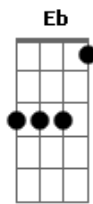

Oliver Tree - I'm Gone

tom:
 G
 Cm
 Tell me what you want, maybe I was wrong
 Bb
 Lately that's a lot, is this what you wanted?
 Tell me what you need, nothing comes for free
 Fm Eb
 Please just tell me what you wanted
 D Gm
 I wanted less and less I guess that
 D
 This is why I left

Eb Bb
 That's why I'm gone, forever long
 C
 I'm gone

They will always find you
 Eb Bb
 Gone, forever long
 Cm
 I'm gone
 C Cm F
 They will always find you

Cm
 I'm running out of options
 Bb D
 It happens way too often
 Gm Fm D
 I started running into problems again
 Bb D
 It happens way too often for me to forget
 D G
 It's easier said than done

Gm F
 Something's in my head
 Bb D
 I thought this was it
 Gm F

Acordes

© ukulele-chords.com

© ukulele-chords.com

© ukulele-chords.com

© ukulele-chords.com

© ukulele-chords.com

© ukulele-chords.com