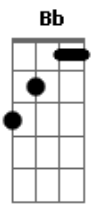

Oliver Tree - I'm Gone

tom:
 G
 Cm
 Tell me what you want, maybe I was wrong
 Bb
 Lately that's a lot, is this what you wanted?
 Tell me what you need, nothing comes for free
 Fm Eb
 Please just tell me what you wanted
 D Gm
 I wanted less and less I guess that
 D
 This is why I left

Eb Bb
 That's why I'm gone, forever long
 C
 I'm gone

They will always find you
 Eb Bb
 Gone, forever long
 Cm
 I'm gone
 C Cm F
 They will always find you

Cm
 I'm running out of options
 Bb D
 It happens way too often
 Gm Fm D
 I started running into problems again
 Bb D
 It happens way too often for me to forget
 D G
 It's easier said than done

Gm F
 Something's in my head
 Bb D
 I thought this was it
 Gm F

Acordes

© ukulele-chords.com

© ukulele-chords.com

© ukulele-chords.com

© ukulele-chords.com

© ukulele-chords.com

© ukulele-chords.com