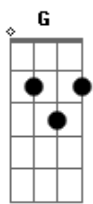

Oliver Tree - I'm Gone

tom:
 G
 Cm
 Tell me what you want, maybe I was wrong
 Bb
 Lately that's a lot, is this what you wanted?
 Tell me what you need, nothing comes for free
 Fm Eb
 Please just tell me what you wanted
 D Gm
 I wanted less and less I guess that
 D
 This is why I left

Eb Bb
 That's why I'm gone, forever long
 C
 I'm gone

They will always find you
 Eb Bb
 Gone, forever long
 Cm
 I'm gone
 C Cm F
 They will always find you

Cm
 I'm running out of options
 Bb D
 It happens way too often
 Gm Fm D
 I started running into problems again
 Bb D
 It happens way too often for me to forget
 D G
 It's easier said than done

Gm F
 Something's in my head
 Bb D
 I thought this was it
 Gm F

Acordes

© ukulele-chords.com

© ukulele-chords.com

© ukulele-chords.com

© ukulele-chords.com

© ukulele-chords.com

© ukulele-chords.com

© ukulele-chords.com

© ukulele-chords.com

© ukulele-chords.com

How could I forget?
 Bb D
 This is why I left

Eb Bb
 That's why I'm gone, forever long
 C
 I'm gone

They will always find you
 Eb Bb
 Gone, forever long
 Cm
 I'm gone
 They will always find you