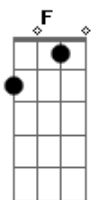

© ukulele-chords.com