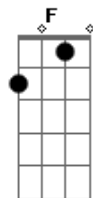

© ukulele-chords.com