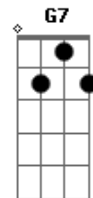

© ukulele-chords.com