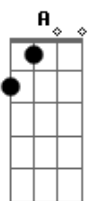

^G ^D
I made it down the coast in seventeen hours
^{Em} ^C
Pickin' me a bouquet of dogwood flowers
^G
And I'm a hopin' for Raleigh
^D ^C
I can see my baby tonight

^G ^D
So rock me mama like a wagon wheel
^{Em} ^C
Rock me mama anyway you feel
^G ^D ^C
Hey mama rock me
^G ^D
Rock me mama like the wind and the rain
^{Em} ^C
Rock me mama like a south-bound train
^G ^D ^C
Hey mama rock me

Verse 2

^G ^D
Runnin' from the cold up in New England
^{Em} ^C
I was born to be a fiddler in an old-time stringband
^G ^D
My baby plays the guitar
^C
I pick a banjo now
^G ^D

Oh, the North country winters keep a gettin' me now
^{Em} ^C
Lost my money playin' poker so I had to up and leave
^G
But I ain't a turnin' back
^D ^C
To livin' that old life no more

^G ^D
So rock me mama like a wagon wheel
^{Em} ^C
Rock me mama anyway you feel
^G ^D ^C
Hey mama rock me
^G ^D ^C
Rock me mama like the wind and the rain
^{Em} ^C
Rock me mama like a south-bound train
^G ^D ^C
Hey mama rock me

Verse 3 (just strum once for the first part of the verse)

^G ^D
Walkin' to the south out of Roanoke
^{Em}
I caught a trucker out of Philly
^C
Had a nice long toke
^G ^D
But he's a headed west from the Cumberland Gap
^C
To Johnson City, Tennessee
^G ^D
And I gotta get a move on fit for the sun
^{Em}
I hear my baby callin' my name
^C
And I know that she's the only one
^G
And if I die in Raleigh
^D ^C
At least I will die free

^G ^D
So rock me mama like a wagon wheel
^{Em} ^C
Rock me mama anyway you feel
^G ^D ^C
Hey mama rock me
^G ^D
Rock me mama like the wind and the rain
^{Em} ^C
Rock me mama like a south-bound train
^G ^D ^C
Hey mama rock me

Acordes

© ukulele-chords.com