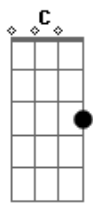

© ukulele-chords.com