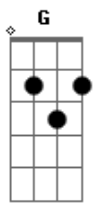

Old Crow Medicine Show - Trials And Troubles

Tom: G

Key: G

First Verse:

line 1- G
line 2- C then G
line 3- G then C
line 4- G then Am then D7

Chorus:

line 1- G
line 2- C7
line 3- G then D then G

Instrumental break:

G G7 C G C7 G D D7 G C7 G D G

Second Verse

line 1- G then I like to change to G7 after "home"
line 2- C then G
line 3- G then C7
line 4- G then Am then D7

(Chorus)

(Instrumental break)

Third Verse:

line 1- G then can change to G7 after "run"
line 2- C then G
line 3- G then C then C7
line 4- G then Am then D7

(Chorus)

Acordes

© ukulele-chords.com