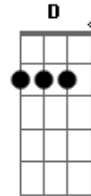

© ukulele-chords.com