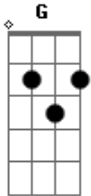

C
It's gonna rock you like a hurricane
D Em G C
Methamphetamine

(Em G C)

Em G C
Don?t need no PhD for a hundred dollar card
Em G C
Just find a crooked cop and that doctor disregard
Em G C
Cause when it's either the mine or the Kentucky National Guard
I'd rather sell on the line, than die in the coal yard
A7
Now papa he ain't hungry no more
Em D
He's waitin for a knock on the trailer door

C
It's gonna rock you like a hurricane
Em
It's gonna rock you til you lose some sleep
C
It's gonna rock you til you're out of a job
Em
It's gonna rock you til you're out on the street
C
It's gonna rock you til you're down on your knees
Em G
It's gonna have you beggin pretty please
C
It's gonna rock you like a hurricane
D Em G C
Methamphetamine

(Em G C)

Em G C
Well it's a war out there, and it's fought by poor white men
Em G C
From the plateau to the balls of the Cumberland
Em G C
You better watch your back cause you just can't trust a friend
Em G C
And the method man is gonna get you in the end
A7
So listen to the whisperin wind
Em D
It sounds like a big storm rollin in

C
It's gonna rock you like a hurricane
Em
It's gonna rock you til you lose some sleep
C
It's gonna rock you til you're out of a job
Em
It's gonna rock you til you're out on the street
C
It's gonna rock you til you're down on your knees
Em G
It's gonna have you beggin pretty please
C
It's gonna rock you like a hurricane
D Em G C
Methamphetamine

(Em G C)

Acordes

© ukulele-chords.com