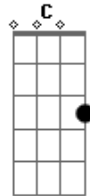

Old Crow Medicine Show - Methamphetamine

Tom: G

[Intro] Em G C
Em G C

Em G C
Times they ain't like nothin they use to be
From Rocky Mount to North East Tennessee
Where the river flows with the dusty coal disease
And the babies whine cause they can't find nothin to eat
But mamma she ain't hungry no more
She's waitin for a knock on the trailer door

(Em G C)

Em G C
Well it's a war out there, and it's fought by poor white men
Em G C
From the plateau to the balls of the Cumberland
Em G C
You better watch your back cause you just can't trust a friend
Em G C
And the method man is gonna get you in the end
A7
So listen to the whisperin wind
Em D
It sounds like a big storm rollin in

(Em G C)

Acordes

© ukulele-chords.com

© ukulele-chords.com

© ukulele-chords.com

© ukulele-chords.com

© ukulele-chords.com