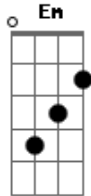

© ukulele-chords.com