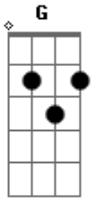

Old Crow Medicine Show - Big Sciota

Tom: G

I live by the river all my life
And I don't know nothing but the lord is christ

(chorus)

Can't go home again I can't go home again
East and west that highway roam
Lord have mercy on my poor soul

Wish my blue eyed baby home
My Pretty little blue eyed baby
Thats it
Then the rest of the words

That rivers deep that rivers wide
Devil stands an every side
(chorus)

That pretty little girl I love so well
She goes to heaven lord I go to hell
(chorus)

Acordes

© ukulele-chords.com