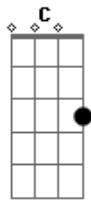

Old Crow Medicine Show - Big Sciota

Tom: G

I live by the river all my life
And I don't know nothing but the lord is christ

(chorus)

Can't go home again I can't go home again
East and west that highway roam
Lord have mercy on my poor soul

Wish my blue eyed baby home
My Pretty little blue eyed baby
Thats it
Then the rest of the words

That rivers deep that rivers wide
Devil stands an every side
(chorus)

That pretty little girl I love so well
She goes to heaven lord I go to hell
(chorus)

Acordes

© ukulele-chords.com

© ukulele-chords.com

© ukulele-chords.com

© ukulele-chords.com