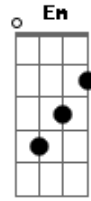

© ukulele-chords.com