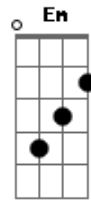

© ukulele-chords.com