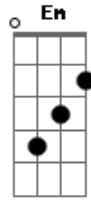

© ukulele-chords.com