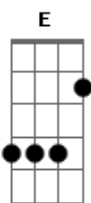

Old 97S - Big Brown Eyes

tom:
 F (forma dos acordes no tom de E)
 Capotraste na 1ª casa
 Intro: B Gbm

[Primeira Parte]

Big brown eyes, and a gust of wind
 And the cherry burns the corner of the page that says
 "The end is coming soon," but not soon enough
 Restraining all your guitars, pack up all your stuff
 'Cause if Robert's dad is right
 We might not make it through the night
 And I'd hate to go alone
 Please pick up the phone

[Segunda Parte]

Well a box of red, and a pill or three
 And I'm callin' time and temperature just for some company
 I wish you were here, I wish I was too
 Well, I'll drink myself to sleeplessness, I always do
 You don't want me anymore
 Since fame and fortune broke down our door
 Well, you don't give me no respect
 Oh, what did I expect?

[Refrão]

And if that phone don't ring one more time
 Well, I'm gonna lose what's left of my mind
 You made a big impression for a girl of your size

Acordes

© ukulele-chords.com

© ukulele-chords.com

© ukulele-chords.com

© ukulele-chords.com

© ukulele-chords.com

E Gbm A B E Gbm A
 Now I can't get by without you and your big brown eyes
 B E Gbm A
 Yeah, your big brown eyes
 B E Gbm A B
 Yeah, your big brown eyes

(Gbm A E B)
 (Gbm A E B Gbm)