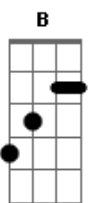

Old 97S - Big Brown Eyes

tom:
 F (forma dos acordes no tom de E)
 Capotraste na 1ª casa
 Intro: B Gbm

[Primeira Parte]

Big brown eyes, and a gust of wind
 And the cherry burns the corner of the page that says
 "The end is coming soon," but not soon enough
 Restraining all your guitars, pack up all your stuff
 'Cause if Robert's dad is right
 We might not make it through the night
 And I'd hate to go alone
 Please pick up the phone

[Segunda Parte]

Well a box of red, and a pill or three
 And I'm callin' time and temperature just for some company
 I wish you were here, I wish I was too
 Well, I'll drink myself to sleeplessness, I always do
 You don't want me anymore
 Since fame and fortune broke down our door
 Well, you don't give me no respect
 Oh, what did I expect?

[Refrão]

And if that phone don't ring one more time
 Well, I'm gonna lose what's left of my mind
 You made a big impression for a girl of your size

Acordes

© ukulele-chords.com

© ukulele-chords.com

© ukulele-chords.com

© ukulele-chords.com

© ukulele-chords.com

E Gbm A B E Gbm A
 Now I can't get by without you and your big brown eyes
 B E Gbm A
 Yeah, your big brown eyes
 B E Gbm A B
 Yeah, your big brown eyes

(Gbm A E B)
 (Gbm A E B Gbm)