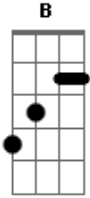

© ukulele-chords.com