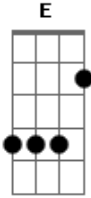

Ok Go - No Signs Of Life

Tom: A
Intro: - Acoustic Guitar
D E G A

2nd guitar:

Chorus: Bass (no sign of life)

Interlude: (but I've got a hunch...)
B Gb G A D A

Acordes

© ukulele-chords.com

© ukulele-chords.com