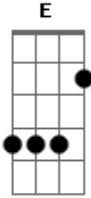

Ok Go - No Signs Of Life

Tom: **A**
Intro: - Acoustic Guitar
D E G A

2nd guitar:

Chorus: Bass (no sign of life)

Interlude: (but I've got a hunch...)
B Gb G A D A

Acordes

© ukulele-chords.com

© ukulele-chords.com