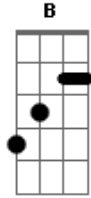

© ukulele-chords.com