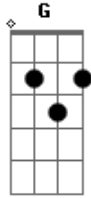

© ukulele-chords.com