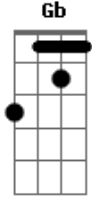

© ukulele-chords.com