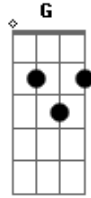

© ukulele-chords.com