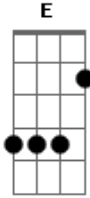

Ok Go - No Signs Of Life

Tom: **A**
Intro: - Acoustic Guitar
D E G A

2nd guitar:

Chorus: Bass (no sign of life)

Interlude: (but I've got a hunch...)
B Gb G A D A

Acordes

© ukulele-chords.com

© ukulele-chords.com