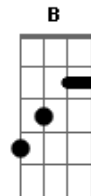

Em C Am

Em C
i should i wish i could maybe if you were i would
Am
a list of standard issue regrets
Em C
one last eighty proof slouchin' in the corner booth
Am
baby it's as good as it gets

G
oh such grace
B
oh such beauty
Em C
so precious suspicious and charming and vicious
G
oh darlin'
C
you're a million ways

Em
oh darlin'
B
oh darlin'
Em
you're a million ways
B
oh darlin'
Em
oh darlin'
B
you're a million ways
Em
oh darlin'
B
oh darlin'
Em
you're a million ways to be
Am
oh oh oh oh

Em C
(one zero zero zero zero zero zero cruel)
Am
you're a million ways to be cruel
Em Am
you're a million ways to be cruel
Em C
(one zero zero zero zero zero zero cruel)
Am
you're a million ways to be cruel
Em Am
you're a million ways to be cruel
Em C
(one zero zero zero zero zero zero cruel)
Am
you're a million ways to be cruel
Em C
(one zero zero zero zero zero zero cruel)
Am
you're a million ways to be cruel
Am
(one zero zero zero zero zero zero cruel)

G C Em
oh darlin you're a million ways to be cruel.

Acordes

© ukulele-chords.com

© ukulele-chords.com

© ukulele-chords.com

© ukulele-chords.com

© ukulele-chords.com