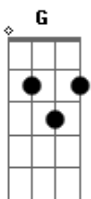

Em C Am

Em C
i should i wish i could maybe if you were i would
Am
a list of standard issue regrets
Em C
one last eighty proof slouchin' in the corner booth
Am
baby it's as good as it gets

G
oh such grace
B
oh such beauty
Em C
so precious suspicious and charming and vicious
G
oh darlin'
C
you're a million ways

G
oh darlin'
C Em
you're a million ways to be cruel
Em C
(one zero zero zero zero zero zero zero cruel)
Am Em
you're a million ways to be cruel
Em C
(one zero zero zero zero zero zero zero cruel)
Am
you're a million ways to be cruel

Em
oh darlin'
B
oh darlin'
Em
you're a million ways
B
oh darlin'
Em
oh darlin'
B
you're a million ways
Em
oh darlin'
B
oh darlin'
Em
you're a million ways to be
Am
oh oh oh oh

Em C
(one zero zero zero zero zero zero zero cruel)
Am
you're a million ways to be cruel
Em Am
you're a million ways to be cruel
Em C
(one zero zero zero zero zero zero zero cruel)
Am
you're a million ways to be cruel
Em Am
you're a million ways to be cruel
Em C
(one zero zero zero zero zero zero zero cruel)
Am
you're a million ways to be cruel
Em C
(one zero zero zero zero zero zero zero cruel)
Am
you're a million ways to be cruel
Am
(one zero zero zero zero zero zero zero cruel)

G C Em
oh darlin you're a million ways to be cruel.

Acordes

© ukulele-chords.com