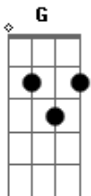

Em C Am

Em C
i should i wish i could maybe if you were i would
Am
a list of standard issue regrets
Em C
one last eighty proof slouchin' in the corner booth
Am
baby it's as good as it gets

G
oh such grace
B
oh such beauty
Em C
so precious suspicious and charming and vicious
G
oh darlin'
C
you're a million ways

G
oh darlin'
C Em
you're a million ways to be cruel
Em C
(one zero zero zero zero zero zero cruel)
Am Em
you're a million ways to be cruel
Em C
(one zero zero zero zero zero zero cruel)
Am
you're a million ways to be cruel

Em
oh darlin'
B
oh darlin'
Em
you're a million ways
B
oh darlin'
Em
oh darlin'
B
you're a million ways
Em
oh darlin'
B
oh darlin'
Em
you're a million ways to be
Am
oh oh oh oh

Em C
(one zero zero zero zero zero zero cruel)
Am
you're a million ways to be cruel
Em Am
you're a million ways to be cruel
Em C
(one zero zero zero zero zero zero cruel)
Am
you're a million ways to be cruel
Em Am
you're a million ways to be cruel
Em C
(one zero zero zero zero zero zero cruel)
Am
you're a million ways to be cruel
Em C
(one zero zero zero zero zero zero cruel)
Am
you're a million ways to be cruel
Am
(one zero zero zero zero zero zero cruel)

G C Em
oh darlin you're a million ways to be cruel.

Acordes

© ukulele-chords.com