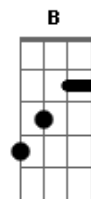

Em C Am

Em C
i should i wish i could maybe if you were i would
Am
a list of standard issue regrets
Em C
one last eighty proof slouchin' in the corner booth
Am
baby it's as good as it gets

G
oh such grace
B
oh such beauty
Em C
so precious suspicious and charming and vicious
G
oh darlin'
C
you're a million ways

Em
oh darlin'
B
oh darlin'
Em
you're a million ways
B
oh darlin'
Em
oh darlin'
B
you're a million ways
Em
oh darlin'
B
oh darlin'
Em
you're a million ways to be
Am
oh oh oh oh

Em C
(one zero zero zero zero zero zero zero cruel)
Am
you're a million ways to be cruel
Em Am
you're a million ways to be cruel
Em C
(one zero zero zero zero zero zero zero cruel)
Am
you're a million ways to be cruel
Em Am
you're a million ways to be cruel
Em C
(one zero zero zero zero zero zero zero cruel)
Am
you're a million ways to be cruel
Em C
(one zero zero zero zero zero zero zero cruel)
Am
you're a million ways to be cruel
Am
(one zero zero zero zero zero zero zero cruel)

G C Em
oh darlin you're a million ways to be cruel.

Acordes

© ukulele-chords.com

© ukulele-chords.com

© ukulele-chords.com

© ukulele-chords.com

© ukulele-chords.com