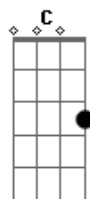

Em C Am

Em C
i should i wish i could maybe if you were i would
Am
a list of standard issue regrets
Em C
one last eighty proof slouchin' in the corner booth
Am
baby it's as good as it gets

G
oh such grace
B
oh such beauty
Em C
so precious suspicious and charming and vicious
G
oh darlin'
C
you're a million ways

Em
oh darlin'
B
oh darlin'
Em
you're a million ways
B
oh darlin'
Em
oh darlin'
B
you're a million ways
Em
oh darlin'
B
oh darlin'
Em
you're a million ways to be
Am
oh oh oh oh

Em C
(one zero zero zero zero zero zero zero cruel)
Am
you're a million ways to be cruel
Em Am
you're a million ways to be cruel
Em C
(one zero zero zero zero zero zero zero cruel)
Am
you're a million ways to be cruel
Em Am
you're a million ways to be cruel
Em C
(one zero zero zero zero zero zero zero cruel)
Am
you're a million ways to be cruel
Em C
(one zero zero zero zero zero zero zero cruel)
Am
you're a million ways to be cruel
Am
(one zero zero zero zero zero zero zero cruel)

G C Em
oh darlin you're a million ways to be cruel.

Acordes

© ukulele-chords.com

© ukulele-chords.com

© ukulele-chords.com

© ukulele-chords.com

© ukulele-chords.com