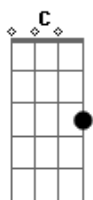

Ok Go - 1000 Miles Per Hour

Tom: G

tabbed by : oneshotnothing

standard tuning
listen for timing
put it all together, it should be all right
C riff

C Am D Abdim7

Intro: - C riff x2

C riff
Another long quiet night
C riff F G C riff
Another long quiet lonely night ohh spent at your side.
C riff F G
Not a lot left to say
C riff F G
C riff
There's not a lot that I still could say ohh to change your mind.

Am D F G
Let's go let's go let's go let's go

BRIDGEUITAR SOLO-ISH THING

C F G C F G C C Am F Abdim7 Am Am D F Fm

Acordes

© ukulele-chords.com

© ukulele-chords.com

© ukulele-chords.com

© ukulele-chords.com