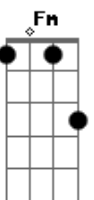

© ukulele-chords.com