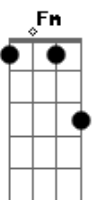

© ukulele-chords.com