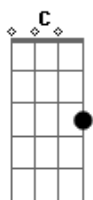

Ok Go - 1000 Miles Per Hour

Tom: G

tabbed by : oneshotnothing

standard tuning
listen for timing
put it all together, it should be all right
C riff

C Am D Abdim7

Intro: - C riff x2

C riff
Another long quiet night
C riff F G C riff
Another long quiet lonely night ohh spent at your side.
C riff F G
Not a lot left to say
C riff
C riff
There's not a lot that I still could say ohh to change your mind.

Am D F G
Let's go let's go let's go let's go

BRIDGEUITAR SOLO-ISH THING

C F G C F G C C Am F Abdim7 Am Am D F Fm

Acordes

© ukulele-chords.com

© ukulele-chords.com

© ukulele-chords.com

© ukulele-chords.com