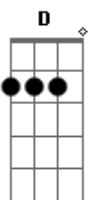

Am D F G
Let's go let's go let's go let's go

BRIDGEUITAR SOLO-ISH THING

C F G C F G C C Am F Abdim7 Am Am D F Fm

Acordes

© ukulele-chords.com

© ukulele-chords.com

© ukulele-chords.com

© ukulele-chords.com