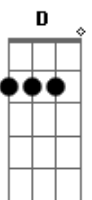

Am D F G
Let's go let's go let's go let's go

BRIDGEUITAR SOLO-ISH THING

C F G C F G C C Am F Abdim7 Am Am D F Fm

Acordes

© ukulele-chords.com

© ukulele-chords.com

© ukulele-chords.com

© ukulele-chords.com