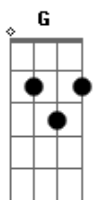

Ok Go - 1000 Miles Per Hour

Tom: G

tabbed by : oneshotnothing

standard tuning
listen for timing
put it all together, it should be all right
C riff

C Am D Abdim7

Intro: - C riff x2

C riff
Another long quiet night
C riff F G C riff
Another long quiet lonely night ohh spent at your side.
C riff F G
Not a lot left to say
C riff F G
C riff
There's not a lot that I still could say ohh to change your mind.

PRECHORUS

F G C C Am
But with a little bit of money we could buy us a car

F Abdim7 Am Am D F
With a little luck we could get away from where we are

Fm
Let's get out of here

CHORUS

C riff F G
We'll drive, one thousand miles an hour
C riff F G
We'll fly by wheat fields and water towers
C riff F G
We'll go we'll go and we'll go and we'll go

Am D F G
Let's go let's go let's go let's go

BRIDGEUITAR SOLO-ISH THING

C F G C F G C C Am F Abdim7 Am Am D F Fm

Acordes

© ukulele-chords.com