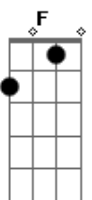

Am D F G
Let's go let's go let's go let's go

BRIDGEUITAR SOLO-ISH THING

C F G C F G C C Am F Abdim7 Am Am D F Fm

Acordes

© ukulele-chords.com

© ukulele-chords.com

© ukulele-chords.com

© ukulele-chords.com