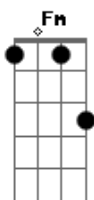

© ukulele-chords.com