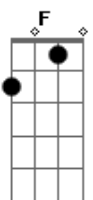

Am D F G
Let's go let's go let's go let's go

BRIDGEUITAR SOLO-ISH THING

C F G C F G C C Am F Abdim7 Am Am D F Fm

Acordes

© ukulele-chords.com

© ukulele-chords.com

© ukulele-chords.com

© ukulele-chords.com