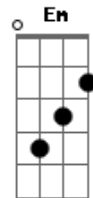

© ukulele-chords.com