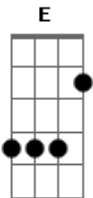

© ukulele-chords.com