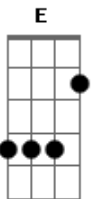

© ukulele-chords.com