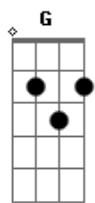

Oh Wonder - Body Gold

Tom: D

(com acordes na forma de C)
 Capostraste na 2ª casa

Before you ^{Am} came round my heart would never beat much faster ^C

Before you ^{Am} came round I was ready to slow down ^F

Before you ^{Am} came round I was heading for a small disaster ^C

Before you ^{Am} came round I was ready to blow me down ^F

^{Am} Let it go, paint my body gold ^C

^F Take our bodies higher and higher and higher ^G

^{Am} We can go until the morning glow ^C

^F We can go higher and higher and higher ^G

^{Am} Let it go, paint my body gold ^C

^F Take our bodies higher and higher and higher ^G

^{Am} We can go until the morning glow ^C

^F We can go higher and higher and higher ^G

Acordes

© ukulele-chords.com

© ukulele-chords.com

© ukulele-chords.com

© ukulele-chords.com

© ukulele-chords.com