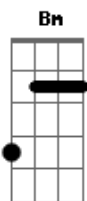

It's actually for
When you say that
You've gone to war
[Final]
You have gone to
War my love
You said the night
Before my love

You don't know what it's for
My love, when you say
You've gone to war
You have gone to
War my love
You said the night
Before my love
You don't know what it's for
My love, when you say
You've gone to war

Acordes

© ukulele-chords.com

© ukulele-chords.com

© ukulele-chords.com