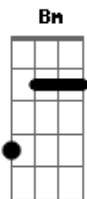

© ukulele-chords.com