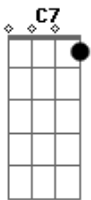

© ukulele-chords.com