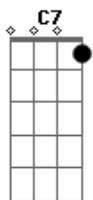

© ukulele-chords.com