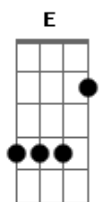

The Offspring - The End Of The Line

Tom: E
Intro: Gbm Gbm Gbm E Db

Gbm
When the siren's flash is gone
Gbm
And we're left to carry on
Gbm E Db
All the memories are to feel
Gbm
When the pastor's music plays
Gbm
And that casket rolls away
Gbm E
I could live again if you
Db Gbm
Just stay alive for me

Coro:

Gbm A E B
| Please stay now, you left me here alone -
| B Gbm
| It's the end of the line
| Gbm A E B
| Please stay I can't make it on my own -
| B Gbm
| It's the end of the line
| Gbm A E B
| Make it on my own
| B Gbm

| It's the end of the line
| Gbm A E Db
| Oh oh oh oh oh oh oh oh!!!

Gbm
Now that you are dead and gone
Gbm
And I'm left to carry on
Gbm E
I could never smile cause you
Db Gbm
Won't stay alive for me

(CORO)

Finally,
Your final resting day
Is without me [se quiser pode acompanhar com
I weep a seqüência: Gbm A E B.]
And think of brighter days
What about me?

Gbm A
You can't take back, the one mistake
E B
That still lives on after life it takes
Gbm A
In that one day, that changed our lives
E B
And bitter memories are left behind

Acordes

© ukulele-chords.com