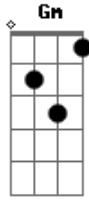

© ukulele-chords.com