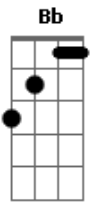

Cm
I could I could be there for you
Bb
I could I could be the one to
Ab Gm
I?d be your cigarette

Cm
I would I would be your light and
Bb
I would I would
Shine you brighter
Ab Gm
Oh I wish I be your last

Cm
I could I could be there for you

Bb

I could I could be the one to

Ab

I?d be your cigarette

Gm

Acordes

© ukulele-chords.com