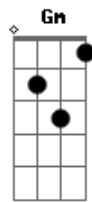

© ukulele-chords.com