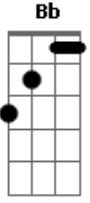

© ukulele-chords.com